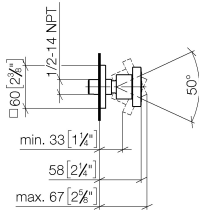

Body spray without volume control - Brushed Champagne (22kt Gold)

IMO

28 528 782

- spray head Ø 55mm
- ball-joint pivotable through 25° (in any direction)
- HORIZONTAL RAIN, max. flow rate 7 l/min (at 3 bar)
- anti-scale system
- rosette 60 x 60 mm
- 1/2" connection

Recommended miscellaneous

- Concealed wall elbow -** 35 085 970 90
- max. recess depth 163 mm
  - min. recess depth 90 mm

28 528 782

mm [inches]

Flow rate chart

Codes & Standards

DIN 4109

ISO 3822