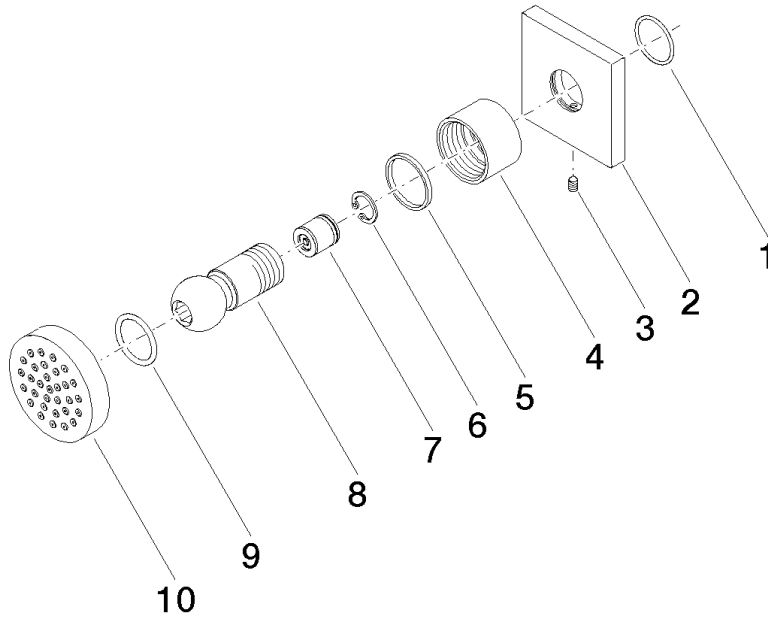

Body spray without volume control - Brushed Champagne (22kt Gold)

IMO

28 528 782

- spray head Ø 55mm
- ball-joint pivotable through 25° (in any direction)
- HORIZONTAL RAIN, max. flow rate 7 l/min (at 3 bar)
- anti-scale system
- rosette 60 x 60 mm
- 1/2" connection

Recommended miscellaneous

- Concealed wall elbow -** 35 085 970 90
- max. recess depth 163 mm
  - min. recess depth 90 mm

28 528 782

mm [inches]

Flow rate chart

Codes & Standards

DIN 4109

ISO 3822

WRAS\_240602

28 528 782

Product version from 6/1/2024

Body spray without volume control - Brushed Champagne (22kt Gold)

IMO

28 528 782

**Spare parts list**

**Product version from 6/1/2024**

No.	Item Number	Name	Quantity used	Delivery time
	09 14 10 098 90	seal	10	2