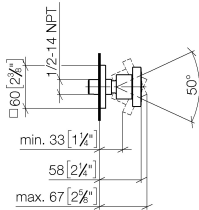

**Body spray without volume control - Brushed Chrome**

IMO

28 528 782

- spray head Ø 55mm
- ball-joint pivotable through 25° (in any direction)
- HORIZONTAL RAIN, max. flow rate 7 l/min (at 3 bar)
- anti-scale system
- rosette 60 x 60 mm
- 1/2" connection

**Recommended miscellaneous**

**Concealed wall elbow -**

35 085 970 90

- max. recess depth 163 mm
- min. recess depth 90 mm

28 528 782

mm [inches]

Flow rate chart

Codes & Standards