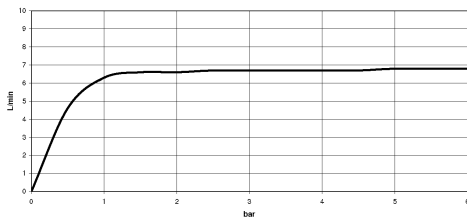

**Body spray without volume control - Brushed Chrome**

IMO

28 528 782

- spray head Ø 55mm
- ball-joint pivotable through 25° (in any direction)
- HORIZONTAL RAIN, max. flow rate 7 l/min (at 3 bar)
- anti-scale system
- rosette 60 x 60 mm
- 1/2" connection

**Recommended miscellaneous**

**Concealed wall elbow -**

35 085 970 90

- max. recess depth 163 mm
- min. recess depth 90 mm

28 528 782

mm [inches]

Flow rate chart

Codes & Standards