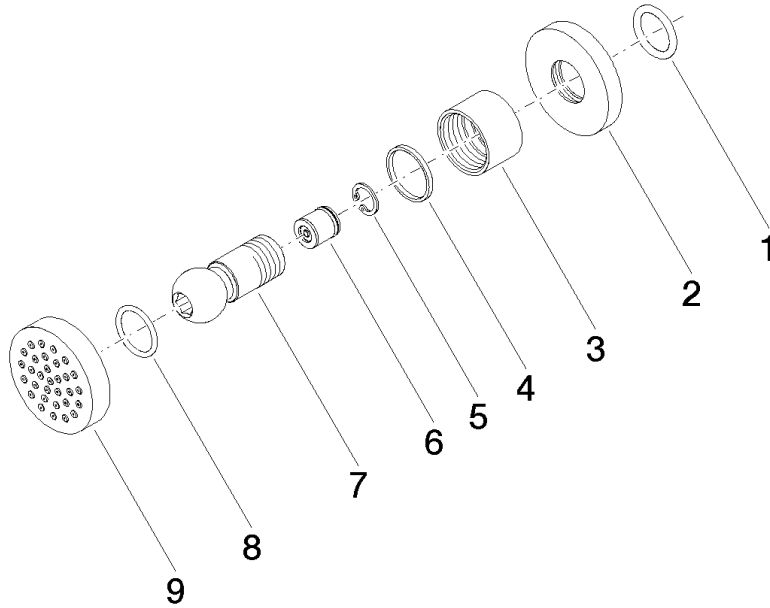

## Body spray without volume control - Brushed Light Gold

28 528 979 Product version from 10/1/2023

- spray head Ø 55mm
- ball-joint pivotable through 25° (in any direction)
- HORIZONTAL RAIN, max. flow rate 7 l/min (at 3 bar)
- with anti-scale system
- rosette Ø 55 mm
- 1/2" connection
- WRAS

### Certificates

---

LGA\_38

WRAS\_240602

**Body spray without volume control - Brushed Light Gold**

28 528 979 Product version from 10/1/2023

**Spare parts list**

No.	Item Number	Name	Quantity used	Delivery time
1	90 14 10 026 00 90	seal	1	2
2	09 27 22 019-27	rosette	1	60
3	09 23 30 026-27	nut	1	60
4	09 14 15 010 90	ring	1	2
5	09 16 01 014 90	ring	1	2
6	90 23 01 147 00 90	back-flow preventer	1	2
7	09 21 40 016-27	connection	1	60
8	09 14 10 015 90	seal	1	2
9	90 12 05 027 00-27	casing ( completely )	1	30