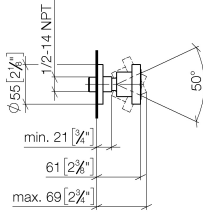

## Body spray without volume control - Brushed Light Gold

28 528 979 Product version from 10/1/2023

- spray head Ø 55mm
- ball-joint pivotable through 25° (in any direction)
- HORIZONTAL RAIN, max. flow rate 7 l/min (at 3 bar)
- with anti-scale system
- rosette Ø 55 mm
- 1/2" connection
- WRAS

## Body spray without volume control - Brushed Light Gold

28 528 979 Product version from 10/1/2023

mm [inches]

### Flow rate chart