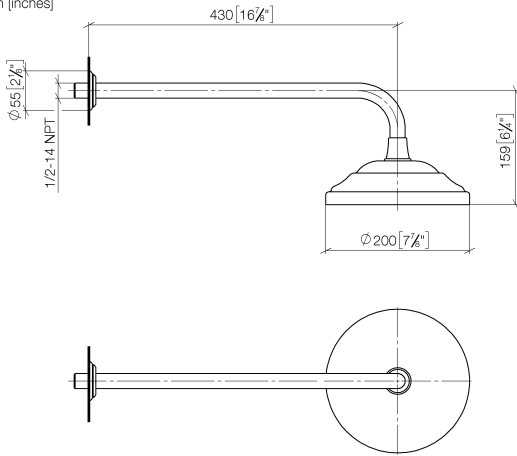

# MADISON Rain shower with wall fixing FlowReduce 200 mm - Brushed Durabron (23kt Gold)

MADISON

28 544 977

- 435mm projection
- rain shower Ø 200 mm
- rain flow
- max. flow 7 l/min
- Function from: 6.5 l/min
- rosette Ø 55 mm
- 1/2" connection
- with anti-scale system
- This product can help a building meet the requirements of Green Building Rating Systems, e.g. LEED®, BREEM®, DGNB

	Brushed Durabron (23kt Gold)	28 544 977-28
	Chrome	28 544 977-00
	Brushed Platinum	28 544 977-06
	Platinum	28 544 977-08
	Durabron (23kt Gold)	28 544 977-09
	Brushed Dark Platinum	28 544 977-99

**MADISON Rain shower with wall fixing FlowReduce 200 mm - Brushed  
Durabronz (23kt Gold)**

MADISON

28 544 977  
mm [inches]

**Flow rate chart**

**Codes & Standards**

DIN 4109

ISO 3822

Ü-Zeichen

MADISON Rain shower with wall fixing FlowReduce 200 mm - Brushed  
Durabronz (23kt Gold)

28 544 977

Parts for other  
finishes can be found  
here: [Chrome](#)

MADISON Rain shower with wall fixing FlowReduce 200 mm - Brushed  
Durabronz (23kt Gold)

---

MADISON

28 544 977

**Spare parts list**

No.	Item Number	Name	Quantity used	Delivery time
	09 27 35 003-28	rosette	4	60