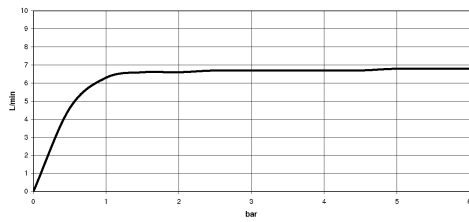

# MADISON Rain shower with wall fixing FlowReduce 200 mm - Brushed Durabron (23kt Gold)

MADISON

28 544 977

- 435mm projection
- rain shower Ø 200 mm
- rain flow
- max. flow 7 l/min
- Function from: 6.5 l/min
- rosette Ø 55 mm
- 1/2" connection
- with anti-scale system
- This product can help a building meet the requirements of Green Building Rating Systems, e.g. LEED®, BREEM®, DGNB

	Brushed Durabron (23kt Gold)	28 544 977-28
	Chrome	28 544 977-00
	Brushed Platinum	28 544 977-06
	Platinum	28 544 977-08
	Durabron (23kt Gold)	28 544 977-09
	Brushed Dark Platinum	28 544 977-99

**MADISON Rain shower with wall fixing FlowReduce 200 mm - Brushed  
Durabronz (23kt Gold)**

MADISON

28 544 977  
mm [inches]

**Flow rate chart**

**Codes & Standards**

DIN 4109

ISO 3822

Ü-Zeichen

MADISON Rain shower with wall fixing FlowReduce 200 mm - Brushed  
Durabronz (23kt Gold)