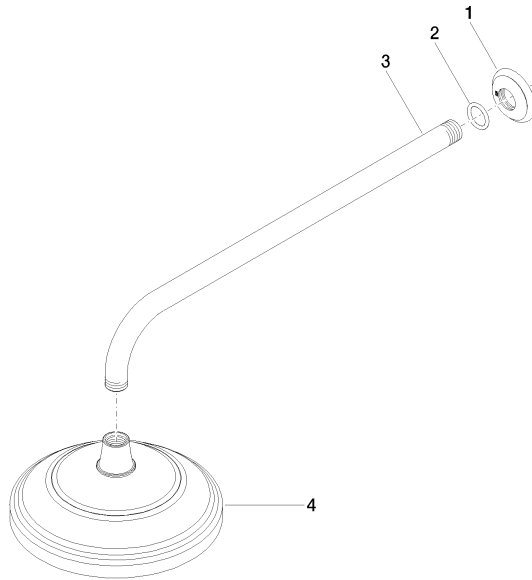

# MADISON Rain shower with wall fixing FlowReduce 200 mm - Brushed Durabron (23kt Gold)

MADISON

28 544 977

- 435mm projection
- rain shower Ø 200 mm
- rain flow
- max. flow 7 l/min
- Function from: 6.5 l/min
- rosette Ø 55 mm
- 1/2" connection
- with anti-scale system
- This product can help a building meet the requirements of Green Building Rating Systems, e.g. LEED®, BREEM®, DGNB

	Brushed Durabron (23kt Gold)	28 544 977-28
	Chrome	28 544 977-00
	Brushed Platinum	28 544 977-06
	Platinum	28 544 977-08
	Durabron (23kt Gold)	28 544 977-09
	Brushed Dark Platinum	28 544 977-99

**MADISON Rain shower with wall fixing FlowReduce 200 mm - Brushed  
Durabronz (23kt Gold)**

---

MADISON

28 544 977

Certificates

---

LGA\_38

MADISON Rain shower with wall fixing FlowReduce 200 mm - Brushed  
Durabronz (23kt Gold)

MADISON

28 544 977

Parts for other  
finishes can be found  
here: [Chrome](#)

MADISON Rain shower with wall fixing FlowReduce 200 mm - Brushed  
Durabronz (23kt Gold)

---

MADISON

28 544 977

**Spare parts list**

No.	Item Number	Name	Quantity used	Delivery time
	09 27 35 003-28	rosette	4	60