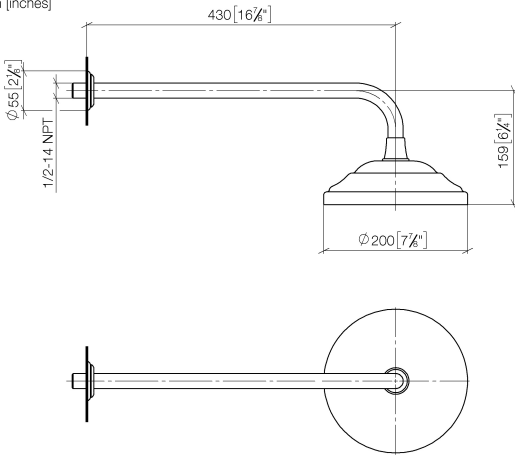

MADISON Rain shower with wall fixing FlowReduce 200 mm - Brushed Dark Platinum

MADISON

28 544 977

- 435mm projection
- rain shower Ø 200 mm
- rain flow
- max. flow 7 l/min
- Function from: 6.5 l/min
- rosette Ø 55 mm
- 1/2" connection
- with anti-scale system
- This product can help a building meet the requirements of Green Building Rating Systems, e.g. LEED®, BREEAM®, DGNB

	Brushed Dark Platinum	28 544 977-99
	Chrome	28 544 977-00
	Brushed Platinum	28 544 977-06
	Platinum	28 544 977-08
	Durabass (23kt Gold)	28 544 977-09
	Brushed Durabass (23kt Gold)	28 544 977-28

28 544 977
mm [inches]

Flow rate chart

Codes & Standards

DIN 4109

ISO 3822

Ü-Zeichen

MADISON Rain shower with wall fixing FlowReduce 200 mm - Brushed Dark
Platinum

MADISON

28 544 977

MADISON

28 544 977

Spare parts list

No.	Item Number	Name	Quantity used	Delivery time
	09 27 35 003-99	rosette	4	30