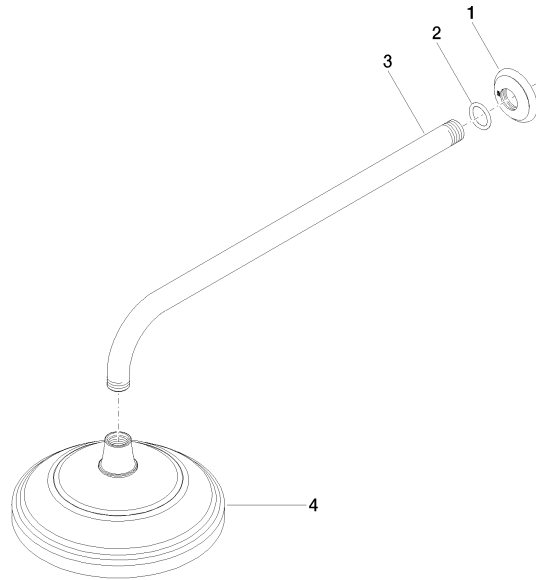

MADISON Rain shower with wall fixing FlowReduce 200 mm - Brushed Dark Platinum

MADISON

28 544 977

- 435mm projection
- rain shower Ø 200 mm
- rain flow
- max. flow 7 l/min
- Function from: 6.5 l/min
- rosette Ø 55 mm
- 1/2" connection
- with anti-scale system
- This product can help a building meet the requirements of Green Building Rating Systems, e.g. LEED®, BREEAM®, DGNB

Certificates

LGA_38

MADISON Rain shower with wall fixing FlowReduce 200 mm - Brushed Dark Platinum

MADISON

28 544 977

Parts for other finishes can be found here: [Chrome](#)

MADISON Rain shower with wall fixing FlowReduce 200 mm - Brushed Dark
Platinum

MADISON

28 544 977

Spare parts list

No.	Item Number	Name	Quantity used	Delivery time
	09 27 35 003-99	rosette	4	30