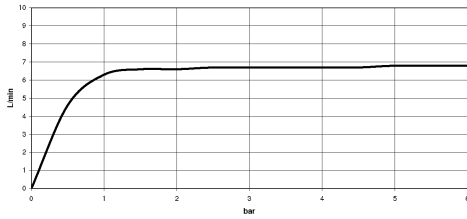

Codes & Standards

DIN 4109

ISO 3822

Ü-Zeichen