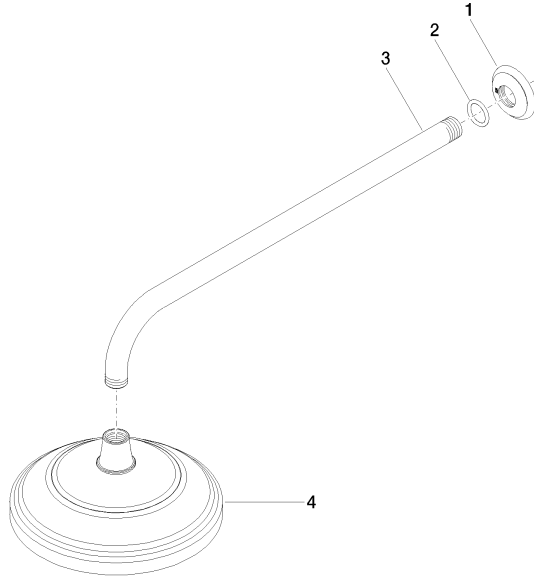

**MADISON Rain shower with wall fixing 200 mm - Chrome**

MADISON

28 545 977

- 435mm projection
- rain shower Ø 200 mm
- PURE RAIN, max. flow rate 14 l/min (at 3 bar)
- Function from: 8 l/min
- rosette Ø 55 mm
- 1/2" connection
- with anti-scale system

## MADISON Rain shower with wall fixing 200 mm - Chrome

---

MADISON

28 545 977

# MADISON Rain shower with wall fixing 200 mm - Chrome

MADISON

28 545 977