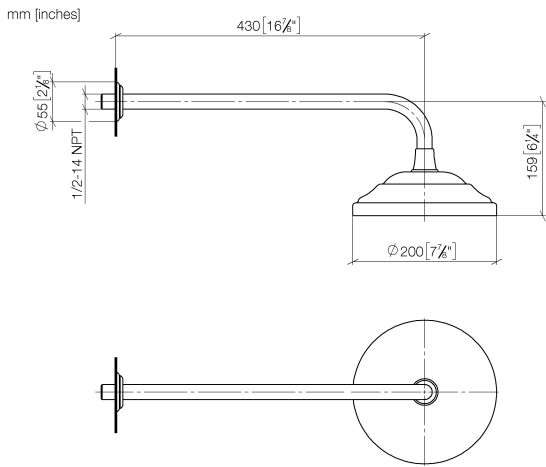

**MADISON Rain shower with wall fixing 200 mm - Chrome**

MADISON

28 545 977

- 435mm projection
- rain shower Ø 200 mm
- PURE RAIN, max. flow rate 14 l/min (at 3 bar)
- Function from: 8 l/min
- rosette Ø 55 mm
- 1/2" connection
- with anti-scale system

**Recommended miscellaneous**

- Concealed wall elbow -** 35 085 970 90
- max. recess depth 163 mm
  - min. recess depth 90 mm

28 545 977

**Flow rate chart**

**Codes & Standards**

DIN 4109

EN 1112

ISO 3822