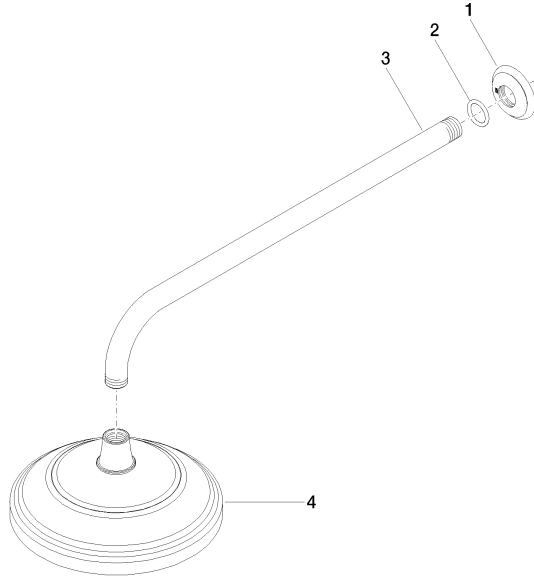

MADISON Rain shower with wall fixing 200 mm - Brushed Durabron (23kt Gold)

MADISON

28 545 977

- 435mm projection
- rain shower Ø 200 mm
- PURE RAIN, max. flow rate 14 l/min (at 3 bar)
- Function from: 8 l/min
- rosette Ø 55 mm
- 1/2" connection
- with anti-scale system

# MADISON Rain shower with wall fixing 200 mm - Brushed Durabronz (23kt Gold)

MADISON

28 545 977

Product version up to 12/5/2019

**Product version from 12/5/2019**

MADISON Rain shower with wall fixing 200 mm - Brushed Durabronze (23kt Gold)

MADISON

28 545 977

Spare parts list

Product version up to 12/5/2019

**Product version from 12/5/2019**

No.	Item Number	Name	Quantity used	Delivery time
	09 27 35 003-28	rosette	4	60