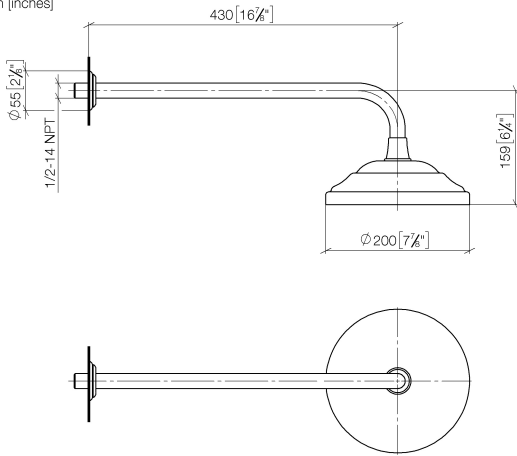

MADISON Rain shower with wall fixing 200 mm - Brushed Durabron (23kt Gold)

MADISON

28 545 977

- 435mm projection
- rain shower Ø 200 mm
- PURE RAIN, max. flow rate 14 l/min (at 3 bar)
- Function from: 8 l/min
- rosette Ø 55 mm
- 1/2" connection
- with anti-scale system

Recommended miscellaneous

- Concealed wall elbow -** 35 085 970 90
- max. recess depth 163 mm
  - min. recess depth 90 mm

28 545 977  
mm [inches]

**Flow rate chart**

**Codes & Standards**

DIN 4109

EN 1112

ISO 3822

Ü-Zeichen

MADISON Rain shower with wall fixing 200 mm - Brushed Durabronz (23kt Gold)

MADISON

---

28 545 977

Certificates

---

DVGW\_DW-  
6517DN0

MADISON

28 545 977

Spare parts list

Product version up to 12/5/2019

**Product version from 12/5/2019**

No.	Item Number	Name	Quantity used	Delivery time
	09 27 35 003-28	rosette	4	60