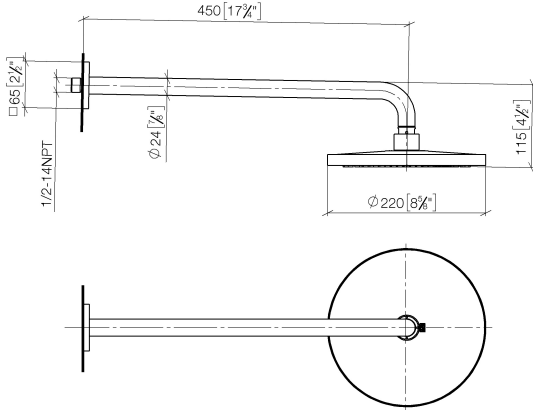

Rain shower with wall fixing FlowReduce 220 mm - Brushed Platinum

28 648 670 Product version from 4/1/2024

- 450mm projection
- rain shower Ø 220 mm
- rain flow
- max. flow 7 l/min
- Function from: 6 l/min
- rosette 65 x 65 mm
- 1/2" connection
- with anti-scale system
- quick clearing
- This product can help a building meet the requirements of Green Building Rating Systems, e.g. LEED®, BREEAM®, DGNB

	Brushed Platinum	28 648 670-06
	Chrome	28 648 670-00
	Platinum	28 648 670-08
	Dark Chrome	28 648 670-19
	Brushed Light Gold	28 648 670-27
	Brushed Durabronze (23kt Gold)	28 648 670-28
	Matte Black	28 648 670-33
	Brushed Champagne (22kt Gold)	28 648 670-46
	Champagne (22kt Gold)	28 648 670-47
	Brushed Chrome	28 648 670-93
	Brushed Dark Platinum	28 648 670-99

Rain shower with wall fixing FlowReduce 220 mm - Brushed Platinum

28 648 670 Product version from 4/1/2024

mm [inches]

Flow rate chart

Codes & Standards

DIN 4109

ISO 3822

Ü-Zeichen

Rain shower with wall fixing FlowReduce 220 mm - Brushed Platinum

28 648 670 Product version from 4/1/2024

Certificates

LGA_38

Rain shower with wall fixing FlowReduce 220 mm - Brushed Platinum

28 648 670 Product version from 4/1/2024