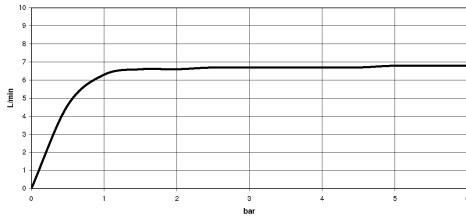

Rain shower with wall fixing FlowReduce 220 mm - Brushed Platinum

28 648 670 Product version from 4/1/2024

- 450mm projection
- rain shower Ø 220 mm
- rain flow
- max. flow 7 l/min
- Function from: 6 l/min
- rosette 65 x 65 mm
- 1/2" connection
- with anti-scale system
- quick clearing
- This product can help a building meet the requirements of Green Building Rating Systems, e.g. LEED®, BREEAM®, DGNB

	Brushed Platinum	28 648 670-06
	Chrome	28 648 670-00
	Platinum	28 648 670-08
	Dark Chrome	28 648 670-19
	Brushed Light Gold	28 648 670-27
	Brushed Durabronze (23kt Gold)	28 648 670-28
	Matte Black	28 648 670-33
	Brushed Champagne (22kt Gold)	28 648 670-46
	Champagne (22kt Gold)	28 648 670-47
	Brushed Chrome	28 648 670-93
	Brushed Dark Platinum	28 648 670-99

Rain shower with wall fixing FlowReduce 220 mm - Brushed Platinum

28 648 670 Product version from 4/1/2024

mm [inches]

Flow rate chart

Codes & Standards

DIN 4109

ISO 3822

Ü-Zeichen