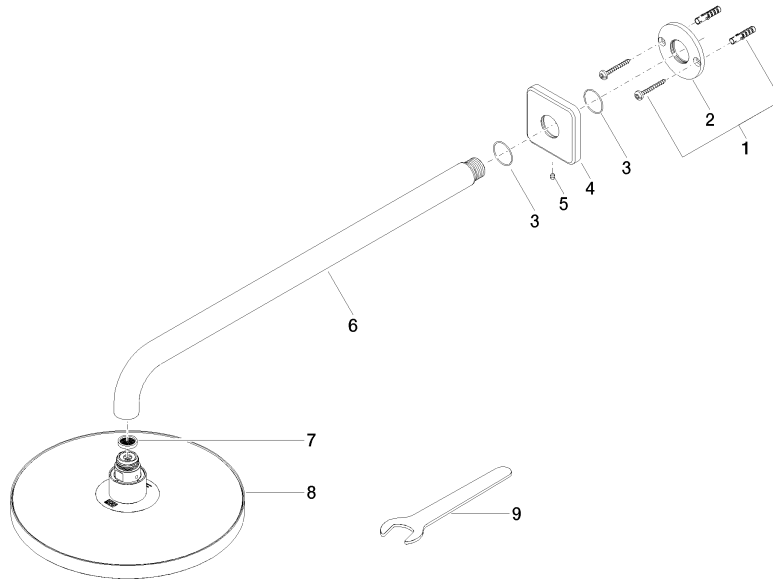

Rain shower with wall fixing FlowReduce 220 mm - Brushed Platinum

28 648 670 Product version from 4/1/2024

- 450mm projection
- rain shower Ø 220 mm
- rain flow
- max. flow 7 l/min
- Function from: 6 l/min
- rosette 65 x 65 mm
- 1/2" connection
- with anti-scale system
- quick clearing
- This product can help a building meet the requirements of Green Building Rating Systems, e.g. LEED®, BREEAM®, DGNB

Rain shower with wall fixing FlowReduce 220 mm - Brushed Platinum

28 648 670 Product version from 4/1/2024

mm [inches]

Flow rate chart

Codes & Standards

DIN 4109

ISO 3822

Ü-Zeichen

Rain shower with wall fixing FlowReduce 220 mm - Brushed Platinum

28 648 670 Product version from 4/1/2024

Certificates

LGA_38

Rain shower with wall fixing FlowReduce 220 mm - Brushed Platinum

28 648 670 Product version from 4/1/2024

Parts for other finishes can be found here: [Chrome](#)

Spare parts list

No.	Item Number	Name	Quantity used	Delivery time
1	04 30 31 032 00 90	fixing set	1	2
2	09 17 20 120 90	holder	1	2
3	09 14 10 150 90	seal	1	2
4	09 27 67 015-06	rosette	1	10
5	90 31 11 038 00 90	pin	1	2
6	90 11 03 070 00-06	pipe	1	10
7	09 23 01 075 90	insert	1	2
8	90 12 05 092 20-06	shower	1	10
9	90 30 09 069 00 90	key	1	2