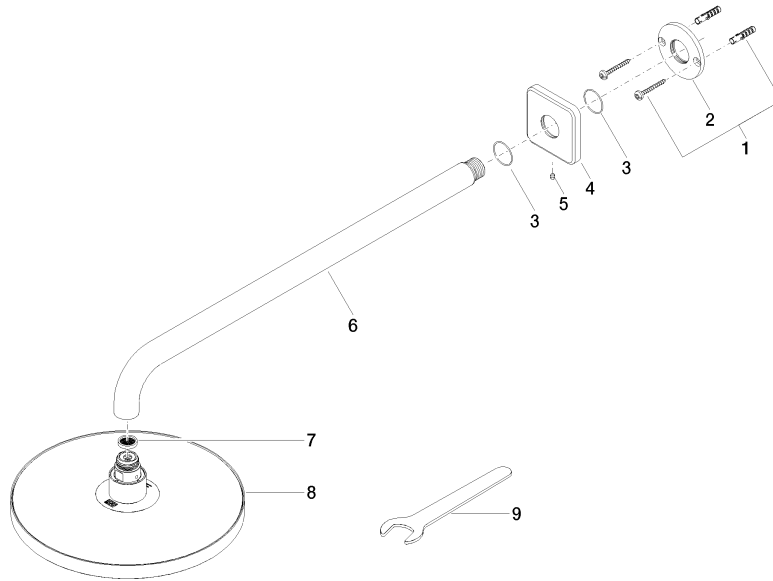

## Rain shower with wall fixing FlowReduce 220 mm - Dark Chrome

---

28 648 670 Product version from 4/1/2024

## Rain shower with wall fixing FlowReduce 220 mm - Dark Chrome

28 648 670 Product version from 4/1/2024

Parts for other finishes can be found here: [Chrome](#)

### Spare parts list

No.	Item Number	Name	Quantity used	Delivery time
1	04 30 31 032 00 90	fixing set	1	2
2	09 17 20 120 90	holder	1	2
3	09 14 10 150 90	seal	1	2
4	09 27 67 015-19	rosette	1	60
5	90 31 11 038 00 90	pin	1	2
6	90 11 03 070 00-19	pipe	1	20
7	09 23 01 075 90	insert	1	2
8	90 12 05 092 20-19	shower	1	20
9	90 30 09 069 00 90	key	1	2