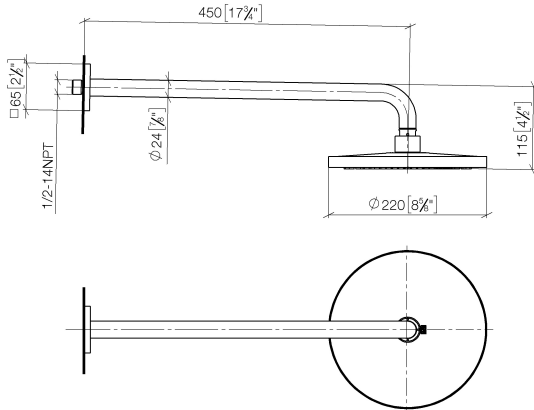

## Rain shower with wall fixing FlowReduce 220 mm - Dark Chrome

28 648 670 Product version from 4/1/2024

- 450mm projection
- rain shower Ø 220 mm
- rain flow
- max. flow 7 l/min
- Function from: 6 l/min
- rosette 65 x 65 mm
- 1/2" connection
- with anti-scale system
- quick clearing
- This product can help a building meet the requirements of Green Building Rating Systems, e.g. LEED®, BREEAM®, DGNB

## Rain shower with wall fixing FlowReduce 220 mm - Dark Chrome

28 648 670 Product version from 4/1/2024

mm [inches]

### Flow rate chart

### Spare parts list

No.	Item Number	Name	Quantity used	Delivery time
1	04 30 31 032 00 90	fixing set	1	2
2	09 17 20 120 90	holder	1	2
3	09 14 10 150 90	seal	1	2
4	09 27 67 015-19	rosette	1	60
5	90 31 11 038 00 90	pin	1	2
6	90 11 03 070 00-19	pipe	1	20
7	09 23 01 075 90	insert	1	2
8	90 12 05 092 20-19	shower	1	20
9	90 30 09 069 00 90	key	1	2