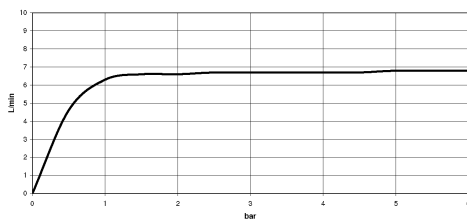

## Rain shower with wall fixing FlowReduce 220 mm - Dark Chrome

28 648 670 Product version from 4/1/2024

- 450mm projection
- rain shower Ø 220 mm
- rain flow
- max. flow 7 l/min
- Function from: 6 l/min
- rosette 65 x 65 mm
- 1/2" connection
- with anti-scale system
- quick clearing
- This product can help a building meet the requirements of Green Building Rating Systems, e.g. LEED®, BREEAM®, DGNB

	Dark Chrome	28 648 670-19
	Chrome	28 648 670-00
	Brushed Platinum	28 648 670-06
	Platinum	28 648 670-08
	Brushed Light Gold	28 648 670-27
	Brushed Durabrass (23kt Gold)	28 648 670-28
	Matte Black	28 648 670-33
	Brushed Champagne (22kt Gold)	28 648 670-46
	Champagne (22kt Gold)	28 648 670-47
	Brushed Chrome	28 648 670-93
	Brushed Dark Platinum	28 648 670-99

## Rain shower with wall fixing FlowReduce 220 mm - Dark Chrome

28 648 670 Product version from 4/1/2024

mm [inches]

### Flow rate chart