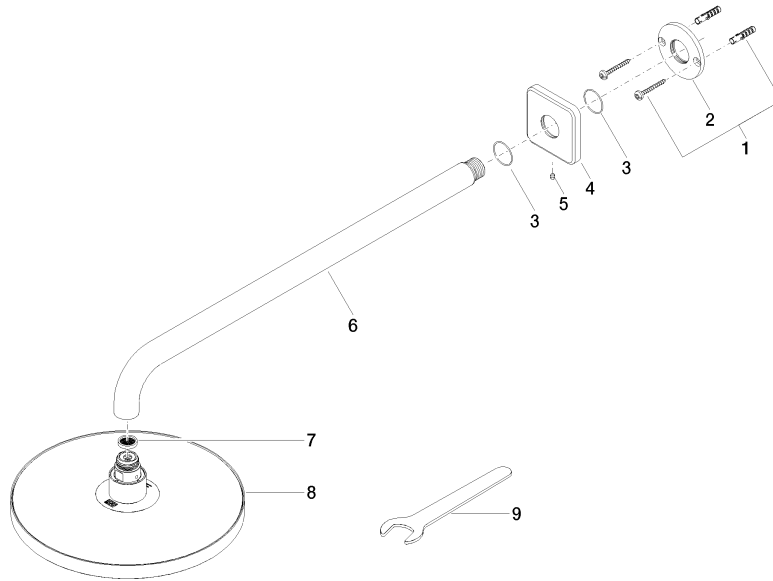

## Rain shower with wall fixing FlowReduce 220 mm - Brushed Light Gold

28 648 670 Product version from 4/1/2024

- 450mm projection
- rain shower Ø 220 mm
- rain flow
- max. flow 7 l/min
- Function from: 6 l/min
- rosette 65 x 65 mm
- 1/2" connection
- with anti-scale system
- quick clearing
- This product can help a building meet the requirements of Green Building Rating Systems, e.g. LEED®, BREEAM®, DGNB

## Rain shower with wall fixing FlowReduce 220 mm - Brushed Light Gold

---

28 648 670 Product version from 4/1/2024

## Rain shower with wall fixing FlowReduce 220 mm - Brushed Light Gold

28 648 670 Product version from 4/1/2024

Parts for other finishes can be found here: [Chrome](#)

### Spare parts list

No.	Item Number	Name	Quantity used	Delivery time
1	04 30 31 032 00 90	fixing set	1	2
2	09 17 20 120 90	holder	1	2
3	09 14 10 150 90	seal	1	2
4	09 27 67 015-27	rosette	1	60
5	90 31 11 038 00 90	pin	1	2
6	90 11 03 070 00-27	pipe	1	30
7	09 23 01 075 90	insert	1	2
8	90 12 05 092 20-27	shower	1	30
9	90 30 09 069 00 90	key	1	2