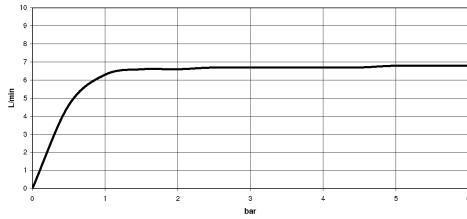

## Rain shower with wall fixing FlowReduce 220 mm - Brushed Light Gold

28 648 670 Product version from 4/1/2024

- 450mm projection
- rain shower Ø 220 mm
- rain flow
- max. flow 7 l/min
- Function from: 6 l/min
- rosette 65 x 65 mm
- 1/2" connection
- with anti-scale system
- quick clearing
- This product can help a building meet the requirements of Green Building Rating Systems, e.g. LEED®, BREEAM®, DGNB

**Rain shower with wall fixing FlowReduce 220 mm - Brushed Light Gold**

28 648 670 Product version from 4/1/2024

mm [inches]

**Flow rate chart**

**Codes & Standards**

DIN 4109

ISO 3822

Ü-Zeichen