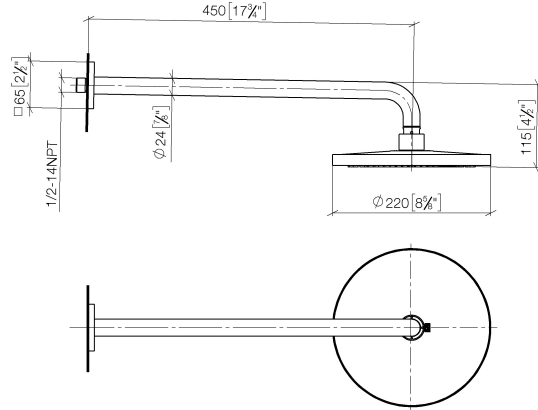

## Rain shower with wall fixing FlowReduce 220 mm - Brushed Light Gold

28 648 670 Product version from 4/1/2024

- 450mm projection
- rain shower Ø 220 mm
- rain flow
- max. flow 7 l/min
- Function from: 6 l/min
- rosette 65 x 65 mm
- 1/2" connection
- with anti-scale system
- quick clearing
- This product can help a building meet the requirements of Green Building Rating Systems, e.g. LEED®, BREEAM®, DGNB

**Rain shower with wall fixing FlowReduce 220 mm - Brushed Light Gold**

28 648 670 Product version from 4/1/2024

mm [inches]

**Flow rate chart**

**Codes & Standards**

DIN 4109

ISO 3822

Ü-Zeichen

## Rain shower with wall fixing FlowReduce 220 mm - Brushed Light Gold

---

28 648 670 Product version from 4/1/2024

### Spare parts list

No.	Item Number	Name	Quantity used	Delivery time
1	04 30 31 032 00 90	fixing set	1	2
2	09 17 20 120 90	holder	1	2
3	09 14 10 150 90	seal	1	2
4	09 27 67 015-27	rosette	1	60
5	90 31 11 038 00 90	pin	1	2
6	90 11 03 070 00-27	pipe	1	30
7	09 23 01 075 90	insert	1	2
8	90 12 05 092 20-27	shower	1	30
9	90 30 09 069 00 90	key	1	2