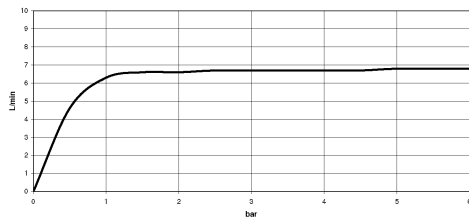

Rain shower with wall fixing FlowReduce 220 mm - Chrome

TARA

28 648 970

Fits: TARA, LISSÉ, VAIA, META

- 450mm projection
- rain shower Ø 220 mm
- PURE RAIN, max. flow rate 7 l/min (at 3 bar)
- Function from: 6 l/min
- rosette Ø 60 mm
- 1/2" connection
- with anti-scale system
- quick clearing
- This product can help a building meet the requirements of Green Building Rating Systems, e.g. LEED®, BREEAM®, DGNB

	Chrome	28 648 970-00
	Brushed Platinum	28 648 970-06
	Platinum	28 648 970-08
	Dark Chrome	28 648 970-19
	Light Gold	28 648 970-26
	Brushed Light Gold	28 648 970-27
	Brushed Durabronze (23kt Gold)	28 648 970-28
	Matte Black	28 648 970-33
	Brushed Bronze	28 648 970-42
	Brushed Champagne (22kt Gold)	28 648 970-46
	Champagne (22kt Gold)	28 648 970-47
	Brushed Chrome	28 648 970-93
	Brushed Dark Platinum	28 648 970-99

28 648 970

mm [inches]

Flow rate chart

Codes & Standards

DIN 4109

ISO 3822

Ü-Zeichen

Rain shower with wall fixing FlowReduce 220 mm - Chrome