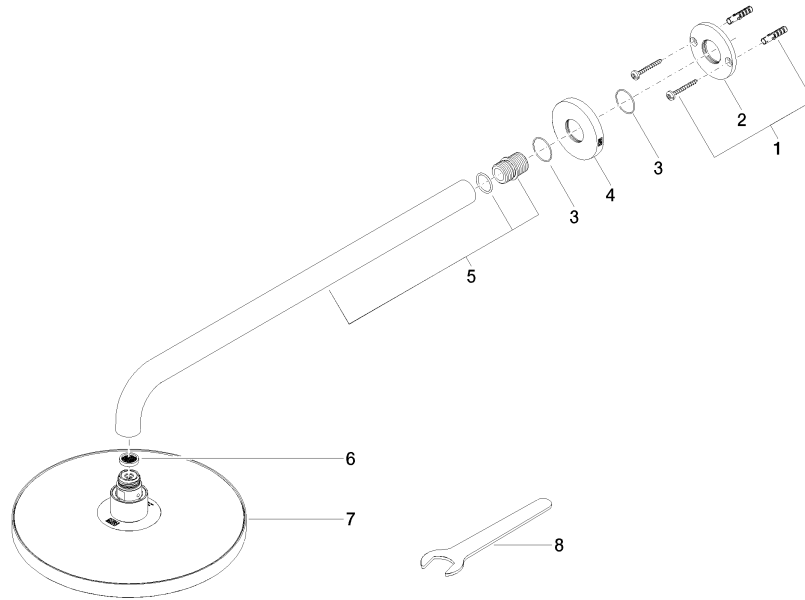

Rain shower with wall fixing FlowReduce 220 mm - Chrome

TARA

28 648 970

Fits: TARA, LISSÉ, VAIA, META

- 450mm projection
- rain shower Ø 220 mm
- PURE RAIN, max. flow rate 7 l/min (at 3 bar)
- Function from: 6 l/min
- rosette Ø 60 mm
- 1/2" connection
- with anti-scale system
- quick clearing
- This product can help a building meet the requirements of Green Building Rating Systems, e.g. LEED®, BREEAM®, DGNB

28 648 970

mm [inches]

Flow rate chart

Codes & Standards

DIN 4109

ISO 3822

Ü-Zeichen

Rain shower with wall fixing FlowReduce 220 mm - Chrome

TARA

28 648 970

Certificates

LGA_38

28 648 970

Product version from 4/1/2024

Parts for other finishes can be found here: [Brushed](#)
[Platinum](#)

Rain shower with wall fixing FlowReduce 220 mm - Chrome

TARA

28 648 970

Spare parts list

Product version from 4/1/2024

No.	Item Number	Name	Quantity used	Delivery time
	04 30 31 032 00 90	fixing set	9	2