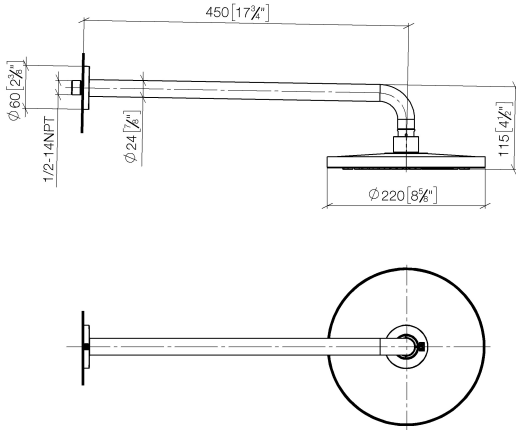

Rain shower with wall fixing FlowReduce 220 mm - Chrome

TARA

28 648 970

Fits: TARA, LISSÉ, VAIA, META

- 450mm projection
- rain shower Ø 220 mm
- PURE RAIN, max. flow rate 7 l/min (at 3 bar)
- Function from: 6 l/min
- rosette Ø 60 mm
- 1/2" connection
- with anti-scale system
- quick clearing
- This product can help a building meet the requirements of Green Building Rating Systems, e.g. LEED®, BREEAM®, DGNB

28 648 970

mm [inches]

Flow rate chart

Codes & Standards

DIN 4109

ISO 3822

Ü-Zeichen

Rain shower with wall fixing FlowReduce 220 mm - Chrome

TARA

28 648 970

Certificates

LGA_38

28 648 970

Product version from 4/1/2024

Parts for other finishes can be found here: [Brushed](#)
[Platinum](#)

Rain shower with wall fixing FlowReduce 220 mm - Chrome

TARA

28 648 970

Spare parts list

Product version from 4/1/2024

No.	Item Number	Name	Quantity used	Delivery time
	04 30 31 032 00 90	fixing set	9	2