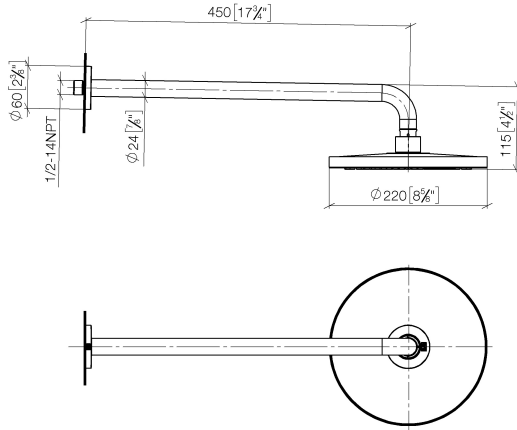

Rain shower with wall fixing FlowReduce 220 mm - Platinum

TARA

28 648 970

Fits: TARA, LISSÉ, VAIA, META

- 450mm projection
- rain shower Ø 220 mm
- PURE RAIN, max. flow rate 7 l/min (at 3 bar)
- Function from: 6 l/min
- rosette Ø 60 mm
- 1/2" connection
- with anti-scale system
- quick clearing
- This product can help a building meet the requirements of Green Building Rating Systems, e.g. LEED®, BREEAM®, DGNB

28 648 970

mm [inches]

Codes & Standards

DIN 4109

ISO 3822

Ü-Zeichen

Certificates

LGA_38

28 648 970

Product version from 4/1/2024

Parts for other finishes can be found here: [Chrome](#)

Rain shower with wall fixing FlowReduce 220 mm - Platinum

TARA

28 648 970

Spare parts list

Product version from 4/1/2024

No.	Item Number	Name	Quantity used	Delivery time
	04 30 31 032 00 90	fixing set	9	2