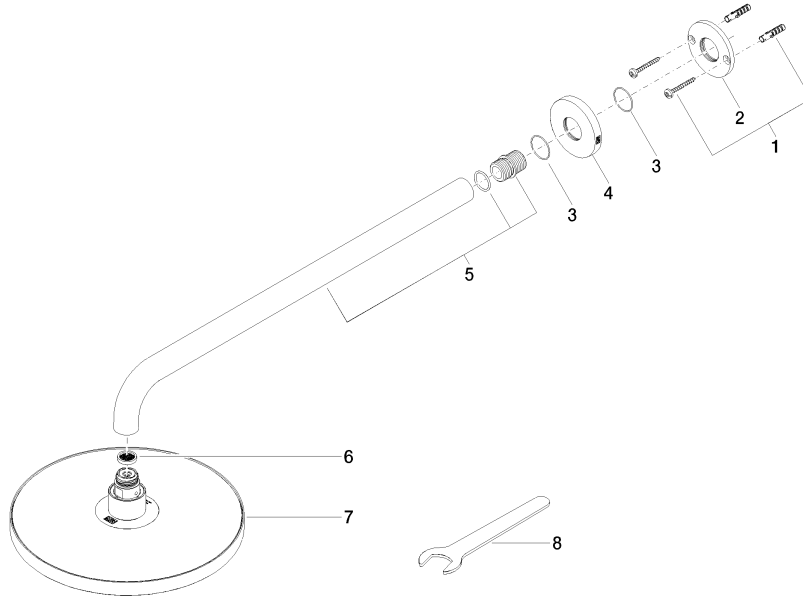

Rain shower with wall fixing FlowReduce 220 mm - Dark Chrome

TARA

28 648 970

Fits: TARA, LISSÉ, VAIA, META

- 450mm projection
- rain shower Ø 220 mm
- PURE RAIN, max. flow rate 7 l/min (at 3 bar)
- Function from: 6 l/min
- rosette Ø 60 mm
- 1/2" connection
- with anti-scale system
- quick clearing
- This product can help a building meet the requirements of Green Building Rating Systems, e.g. LEED®, BREEAM®, DGNB

28 648 970

mm [inches]

Codes & Standards

DIN 4109

ISO 3822

Ü-Zeichen

Certificates

LGA_38

28 648 970

Product version from 4/1/2024

Parts for other
finishes can be found
here: [Chrome](#)

Rain shower with wall fixing FlowReduce 220 mm - Dark Chrome

TARA

28 648 970

Spare parts list

Product version from 4/1/2024

No.	Item Number	Name	Quantity used	Delivery time
	04 30 31 032 00 90	fixing set	9	2