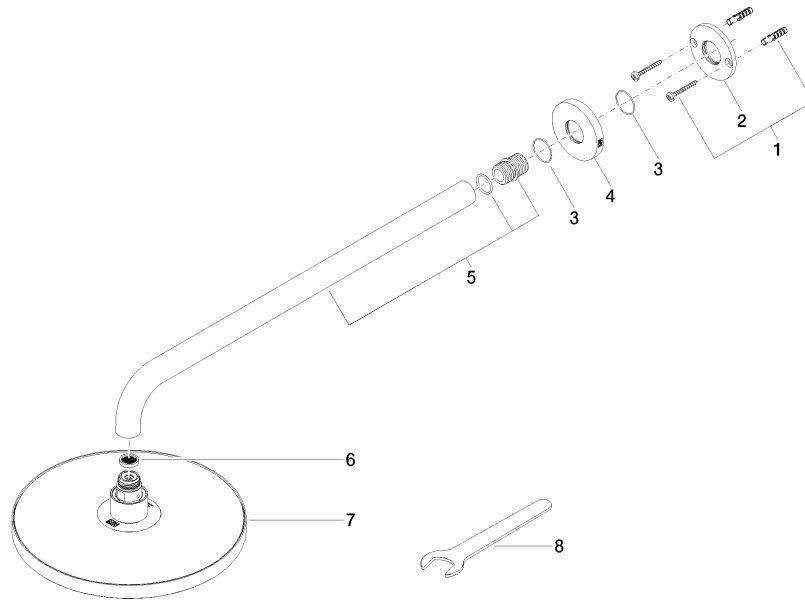

28 648 970

Parts for other finishes can be found here: [Chrome](#)