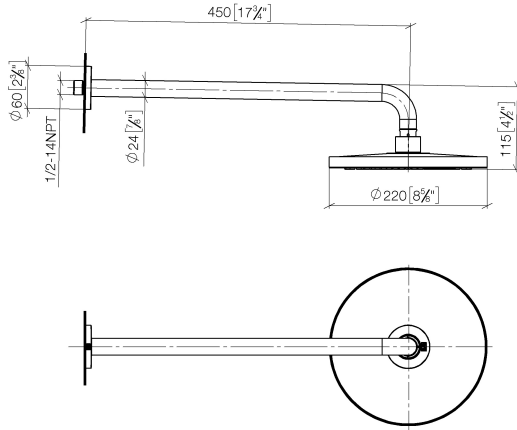

Rain shower with wall fixing FlowReduce 220 mm - Brushed Light Gold

TARA

28 648 970

Fits: TARA, LISSÉ, VAIA, META

- 450mm projection
- rain shower Ø 220 mm
- PURE RAIN, max. flow rate 7 l/min (at 3 bar)
- Function from: 6 l/min
- rosette Ø 60 mm
- 1/2" connection
- with anti-scale system
- quick clearing
- This product can help a building meet the requirements of Green Building Rating Systems, e.g. LEED®, BREEAM®, DGNB

	Brushed Light Gold	28 648 970-27
	Chrome	28 648 970-00
	Brushed Platinum	28 648 970-06
	Platinum	28 648 970-08
	Dark Chrome	28 648 970-19
	Light Gold	28 648 970-26
	Brushed Durabronze (23kt Gold)	28 648 970-28
	Matte Black	28 648 970-33
	Brushed Bronze	28 648 970-42
	Brushed Champagne (22kt Gold)	28 648 970-46
	Champagne (22kt Gold)	28 648 970-47
	Brushed Chrome	28 648 970-93
	Brushed Dark Platinum	28 648 970-99

28 648 970

mm [inches]

Codes & Standards

DIN 4109

ISO 3822

Ü-Zeichen

Certificates

LGA_38