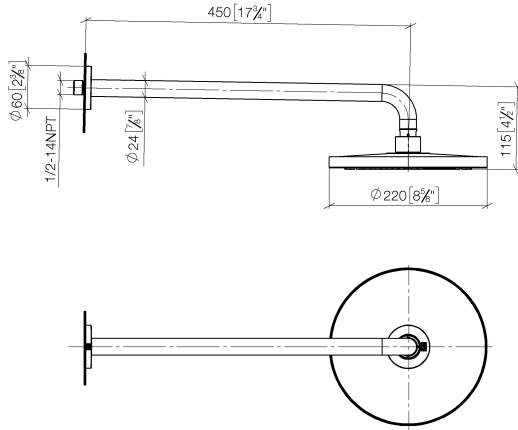

28 648 970

Fits: TARA, LISSÉ, VAIA, META

- 450mm projection
- rain shower Ø 220 mm
- PURE RAIN, max. flow rate 7 l/min (at 3 bar)
- Function from: 6 l/min
- rosette Ø 60 mm
- 1/2" connection
- with anti-scale system
- quick clearing
- This product can help a building meet the requirements of Green Building Rating Systems, e.g. LEED®, BREEAM®, DGNB

28 648 970

mm [inches]

Codes & Standards

DIN 4109

ISO 3822

Ü-Zeichen

Certificates

LGA_38

28 648 970

Product version from 4/1/2024

Parts for other finishes can be found here: [Chrome](#)

Rain shower with wall fixing FlowReduce 220 mm - Brushed Bronze

TARA

28 648 970

Spare parts list

Product version from 4/1/2024

No.	Item Number	Name	Quantity used	Delivery time
	04 30 31 032 00 90	fixing set	9	2