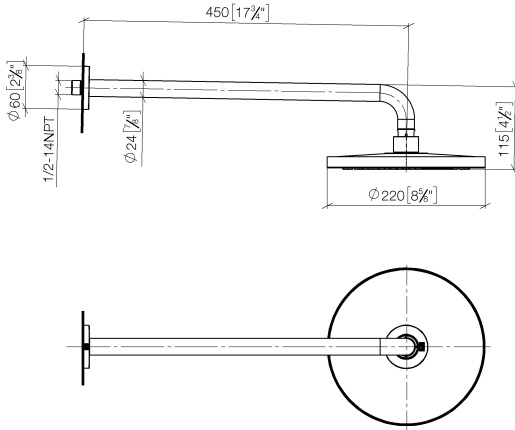

**Rain shower with wall fixing FlowReduce 220 mm - Brushed Champagne (22kt Gold)**

TARA

28 648 970

- 450mm projection
- rain shower Ø 220 mm
- PURE RAIN, max. flow rate 7 l/min (at 3 bar)
- Function from: 6 l/min
- rosette Ø 60 mm
- 1/2" connection
- with anti-scale system
- quick clearing
- This product can help a building meet the requirements of Green Building Rating Systems, e.g. LEED®, BREEAM®, DGNB

Fits: TARA, LISSÉ, VAIA, META

	Brushed Champagne (22kt Gold)	28 648 970-46
	Chrome	28 648 970-00
	Brushed Platinum	28 648 970-06
	Platinum	28 648 970-08
	Dark Chrome	28 648 970-19
	Light Gold	28 648 970-26
	Brushed Light Gold	28 648 970-27
	Brushed Durabronze (23kt Gold)	28 648 970-28
	Matte Black	28 648 970-33
	Brushed Bronze	28 648 970-42
	Champagne (22kt Gold)	28 648 970-47
	Brushed Chrome	28 648 970-93
	Brushed Dark Platinum	28 648 970-99

Rain shower with wall fixing FlowReduce 220 mm - Brushed Champagne (22kt Gold)

TARA

28 648 970  
mm [inches]

Codes & Standards

DIN 4109

ISO 3822

Ü-Zeichen

Certificates

#### Product version from 4/1/2024

No.	Item Number	Name	Quantity used	Delivery time
	04 30 31 032 00 90	fixing set	9	2