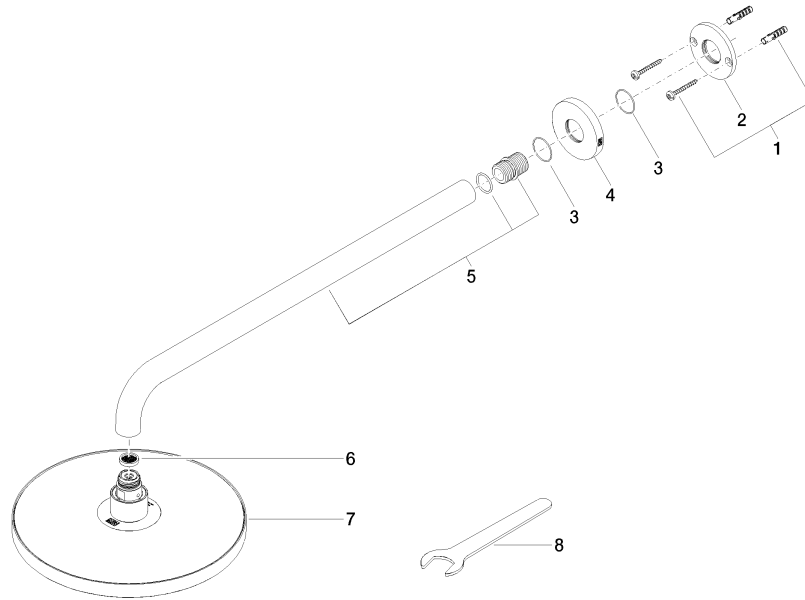

**Rain shower with wall fixing FlowReduce 220 mm - Brushed Champagne (22kt Gold)**

TARA

28 648 970

- 450mm projection
- rain shower Ø 220 mm
- PURE RAIN, max. flow rate 7 l/min (at 3 bar)
- Function from: 6 l/min
- rosette Ø 60 mm
- 1/2" connection
- with anti-scale system
- quick clearing
- This product can help a building meet the requirements of Green Building Rating Systems, e.g. LEED®, BREEAM®, DGNB

Rain shower with wall fixing FlowReduce 220 mm - Brushed Champagne (22kt Gold)

TARA

28 648 970  
mm [inches]

Codes & Standards

DIN 4109

ISO 3822

Ü-Zeichen

Certificates

LGA\_38

Rain shower with wall fixing FlowReduce 220 mm - Brushed Champagne (22kt Gold)

TARA

28 648 970

**Product version from 4/1/2024**

Parts for other finishes can be found here: [Chrome](#)

Rain shower with wall fixing FlowReduce 220 mm - Brushed Champagne (22kt Gold)

#### Product version from 4/1/2024

No.	Item Number	Name	Quantity used	Delivery time
	04 30 31 032 00 90	fixing set	9	2