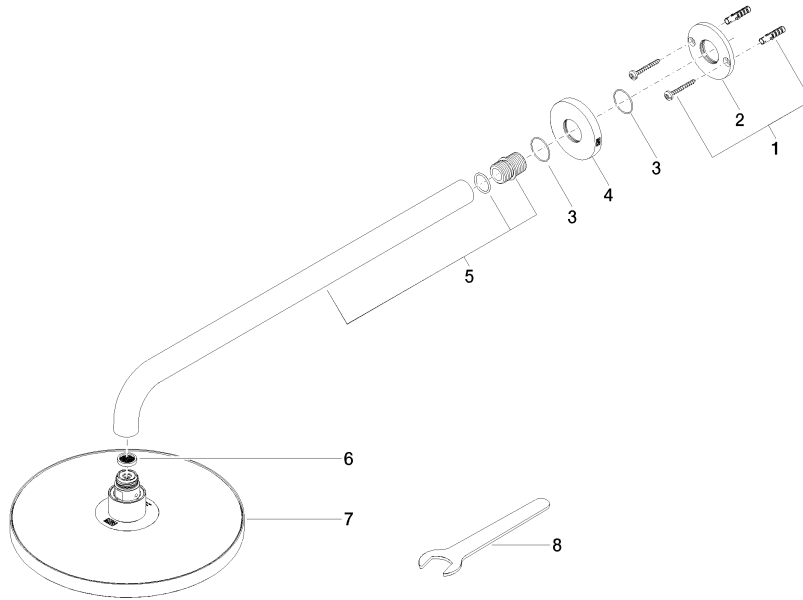

Rain shower with wall fixing FlowReduce 220 mm - Champagne (22kt Gold)

TARA

28 648 970

Fits: TARA, LISSÉ, VAIA, META

- 450mm projection
- rain shower Ø 220 mm
- PURE RAIN, max. flow rate 7 l/min (at 3 bar)
- Function from: 6 l/min
- rosette Ø 60 mm
- 1/2" connection
- with anti-scale system
- quick clearing
- This product can help a building meet the requirements of Green Building Rating Systems, e.g. LEED®, BREEAM®, DGNB

28 648 970

mm [inches]

Codes & Standards

DIN 4109

ISO 3822

Ü-Zeichen

Certificates

LGA_38

28 648 970

Product version from 4/1/2024

Parts for other finishes can be found here: [Chrome](#)

Rain shower with wall fixing FlowReduce 220 mm - Champagne (22kt Gold)

TARA

28 648 970

Spare parts list

Product version from 4/1/2024

No.	Item Number	Name	Quantity used	Delivery time
	04 30 31 032 00 90	fixing set	9	2