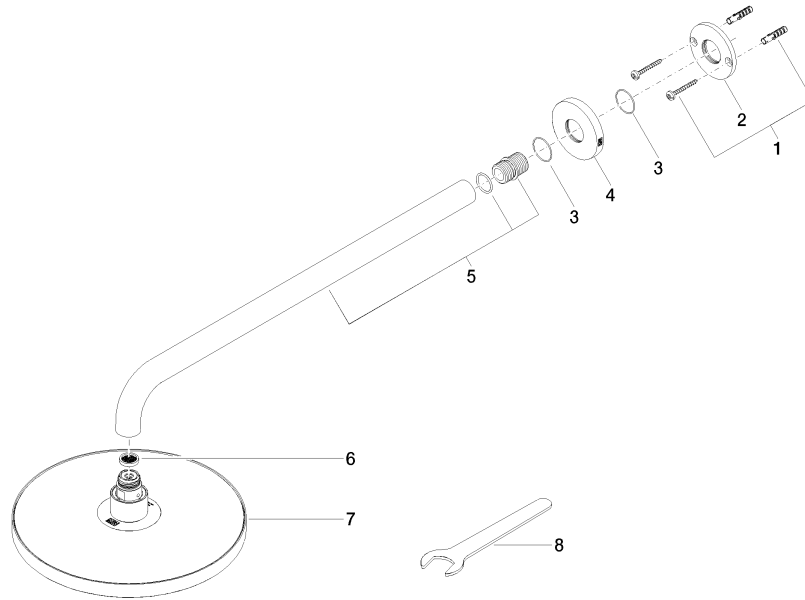

Rain shower with wall fixing FlowReduce 220 mm - Brushed Dark Platinum

TARA

28 648 970

- 450mm projection
- rain shower Ø 220 mm
- PURE RAIN, max. flow rate 7 l/min (at 3 bar)
- Function from: 6 l/min
- rosette Ø 60 mm
- 1/2" connection
- with anti-scale system
- quick clearing
- This product can help a building meet the requirements of Green Building Rating Systems, e.g. LEED®, BREEAM®, DGNB

Fits: TARA, LISSÉ, VAIA, META

	Brushed Dark Platinum	28 648 970-99
	Chrome	28 648 970-00
	Brushed Platinum	28 648 970-06
	Platinum	28 648 970-08
	Dark Chrome	28 648 970-19
	Light Gold	28 648 970-26
	Brushed Light Gold	28 648 970-27
	Brushed Durabronze (23kt Gold)	28 648 970-28
	Matte Black	28 648 970-33
	Brushed Bronze	28 648 970-42
	Brushed Champagne (22kt Gold)	28 648 970-46
	Champagne (22kt Gold)	28 648 970-47
	Brushed Chrome	28 648 970-93

28 648 970

Product version from 4/1/2024

Parts for other finishes can be found here: [Chrome](#)

Rain shower with wall fixing FlowReduce 220 mm - Brushed Dark Platinum

TARA

28 648 970

Spare parts list

Product version from 4/1/2024

No.	Item Number	Name	Quantity used	Delivery time
	04 30 31 032 00 90	fixing set	9	2