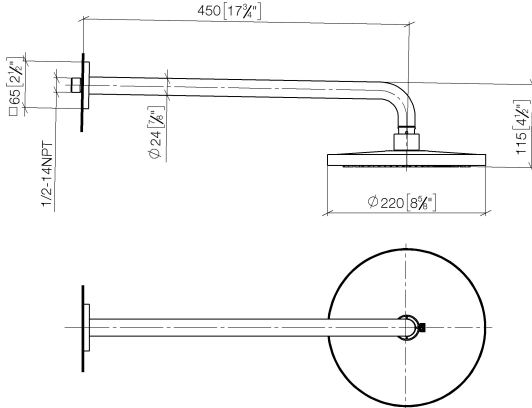

Rain shower with wall fixing 220 mm - Matte Black

IMO

28 649 670

- 450mm projection
- rain shower Ø 220 mm
- PURE RAIN, max. flow rate 14 l/min (at 3 bar)
- Function from: 7 l/min
- rosette 65 x 65 mm
- 1/2" connection
- with anti-scale system
- quick clearing
- WRAS 2212012

Recommended miscellaneous

Concealed wall elbow -

35 085 970 90

- min. recess depth 90 mm
- max. recess depth 163 mm

28 649 670

mm [inches]

Flow rate chart

Codes & Standards

DIN 4109

ISO 3822

Scottish Water
Byelaws

UK Water Supply
Regulations

Ü-Zeichen

Rain shower with wall fixing 220 mm - Matte Black

IMO

28 649 670