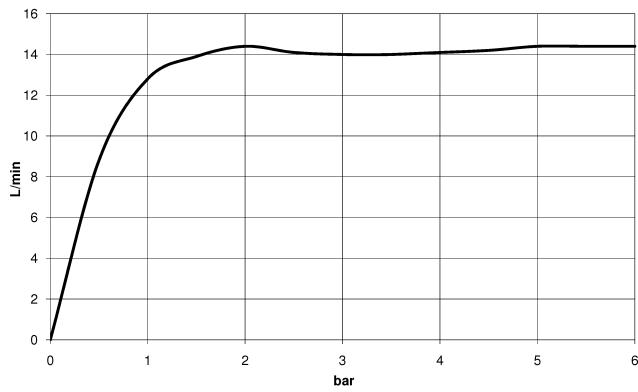

Rain shower with wall fixing 220 mm - Matte Black

IMO

28 649 670

- 450mm projection
- rain shower Ø 220 mm
- PURE RAIN, max. flow rate 14 l/min (at 3 bar)
- Function from: 7 l/min
- rosette 65 x 65 mm
- 1/2" connection
- with anti-scale system
- quick clearing
- WRAS 2212012

Recommended miscellaneous

Concealed wall elbow -

35 085 970 90

- min. recess depth 90 mm
- max. recess depth 163 mm

28 649 670

mm [inches]

Flow rate chart

Codes & Standards