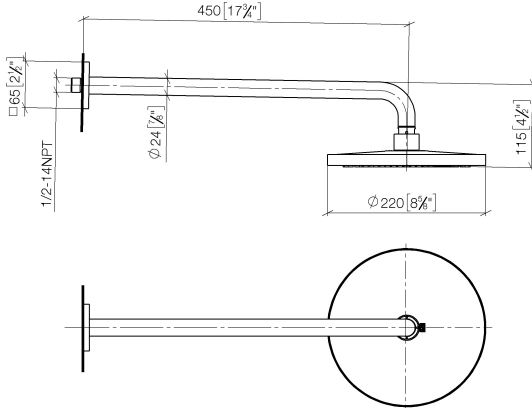

**Rain shower with wall fixing 220 mm - Champagne (22kt Gold)**

IMO

28 649 670

- 450mm projection
- rain shower Ø 220 mm
- PURE RAIN, max. flow rate 14 l/min (at 3 bar)
- Function from: 7 l/min
- rosette 65 x 65 mm
- 1/2" connection
- with anti-scale system
- quick clearing
- WRAS 2212012

**Recommended miscellaneous**

- Concealed wall elbow -** 35 085 970 90
- max. recess depth 163 mm
  - min. recess depth 90 mm

28 649 670

mm [inches]

Flow rate chart

Codes & Standards

DIN 4109

ISO 3822

Scottish Water  
Byelaws

UK Water Supply  
Regulations

Ü-Zeichen

Rain shower with wall fixing 220 mm - Champagne (22kt Gold)

IMO

28 649 670

Certificates

LGA\_38

WRAS\_2212

28 649 670

Product version from 3/13/2017

Rain shower with wall fixing 220 mm - Champagne (22kt Gold)

IMO

28 649 670

**Spare parts list**

**Product version from 3/13/2017**