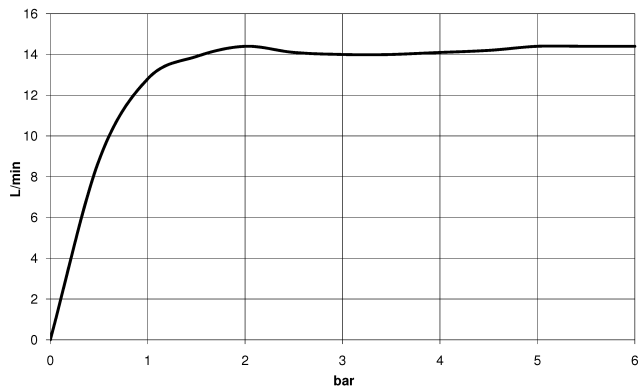

**Rain shower with wall fixing 220 mm - Champagne (22kt Gold)**

IMO

28 649 670

- 450mm projection
- rain shower Ø 220 mm
- PURE RAIN, max. flow rate 14 l/min (at 3 bar)
- Function from: 7 l/min
- rosette 65 x 65 mm
- 1/2" connection
- with anti-scale system
- quick clearing
- WRAS 2212012

**Recommended miscellaneous**

- Concealed wall elbow -** 35 085 970 90
- max. recess depth 163 mm
  - min. recess depth 90 mm

28 649 670

mm [inches]

Flow rate chart

Codes & Standards

DIN 4109

ISO 3822

Scottish Water  
Byelaws

UK Water Supply  
Regulations

Ü-Zeichen

Rain shower with wall fixing 220 mm - Champagne (22kt Gold)

IMO

28 649 670

Certificates

LGA\_38

No.	Item Number	Name	Quantity used	Delivery time
	04 30 31 032 00 90	fixing set	10	2