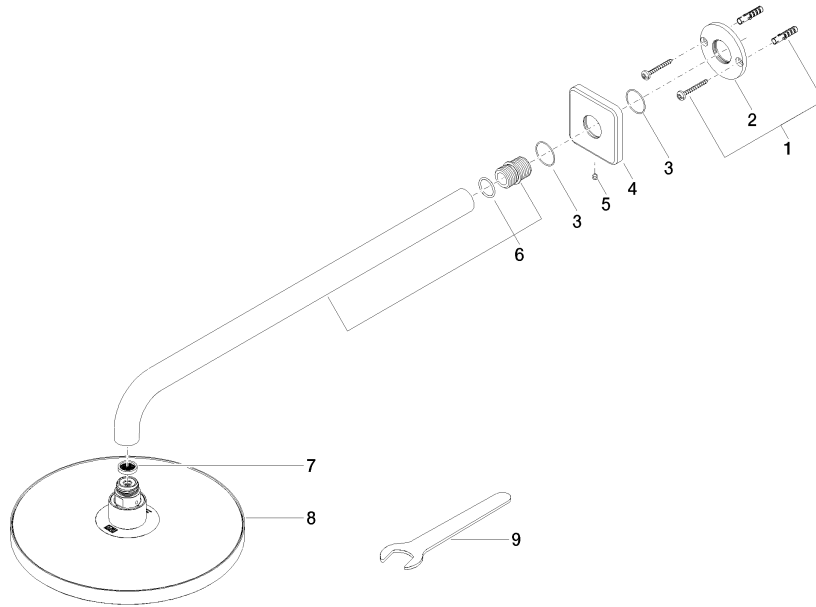

**Rain shower with wall fixing 220 mm - Champagne (22kt Gold)**

IMO

28 649 670

- 450mm projection
- rain shower Ø 220 mm
- PURE RAIN, max. flow rate 14 l/min (at 3 bar)
- Function from: 7 l/min
- rosette 65 x 65 mm
- 1/2" connection
- with anti-scale system
- quick clearing
- WRAS 2212012

**Recommended miscellaneous**

- Concealed wall elbow -** 35 085 970 90
- max. recess depth 163 mm
  - min. recess depth 90 mm

28 649 670

mm [inches]

Flow rate chart

Codes & Standards

DIN 4109

ISO 3822

Scottish Water  
Byelaws

UK Water Supply  
Regulations

Ü-Zeichen

Rain shower with wall fixing 220 mm - Champagne (22kt Gold)

IMO

28 649 670

Certificates

LGA\_38

WRAS\_2212

28 649 670

Product version from 3/13/2017

Rain shower with wall fixing 220 mm - Champagne (22kt Gold)

IMO

28 649 670

**Spare parts list**

**Product version from 3/13/2017**