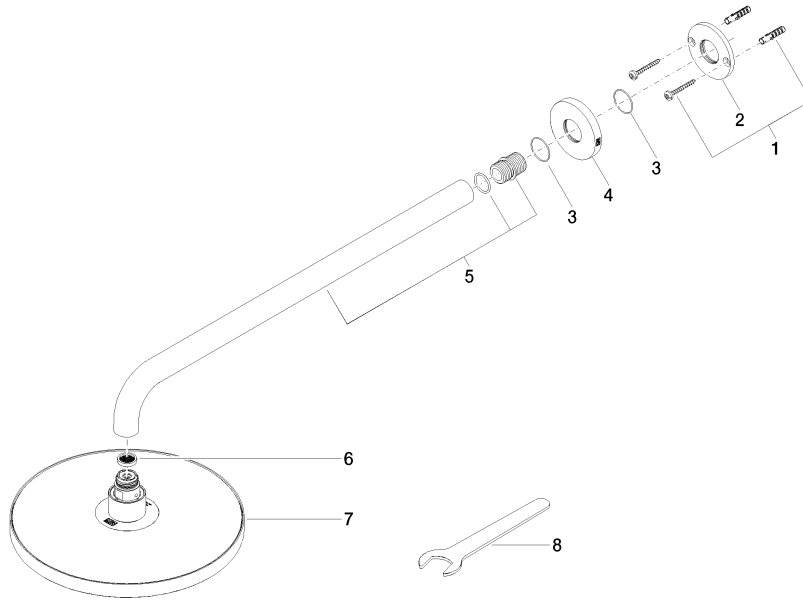

**Rain shower with wall fixing 220 mm - Chrome**

TARA

28 649 970

- 450mm projection
- rain shower Ø 220 mm
- PURE RAIN, max. flow rate 14 l/min (at 3 bar)
- Function from: 7 l/min
- rosette Ø 60 mm
- 1/2" connection
- with anti-scale system
- quick clearing
- WRAS 2212012

## Rain shower with wall fixing 220 mm - Chrome

---

TARA

28 649 970

### Certificates

---

DVGW\_DW-  
6517DN0

LGA\_38

WRAS\_2212

28 649 970

Product version from 3/13/2017

Rain shower with wall fixing 220 mm - Chrome

TARA

28 649 970

**Spare parts list**

**Product version from 3/13/2017**

No.	Item Number	Name	Quantity used	Delivery time
	04 30 31 032 00 90	fixing set	9	2