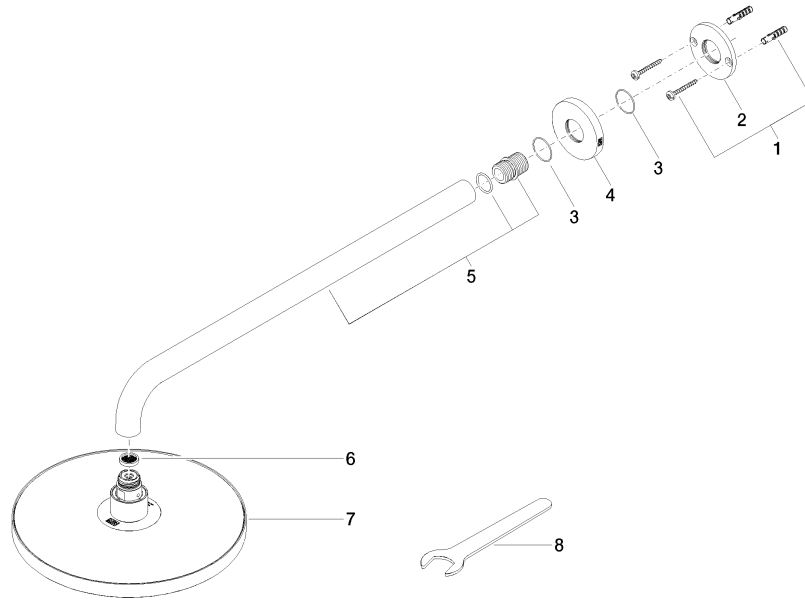

Rain shower with wall fixing 220 mm - Brushed Platinum

TARA

28 649 970

- 450mm projection
- rain shower Ø 220 mm
- PURE RAIN, max. flow rate 14 l/min (at 3 bar)
- Function from: 7 l/min
- rosette Ø 60 mm
- 1/2" connection
- with anti-scale system
- quick clearing
- WRAS 2212012

Recommended miscellaneous

- Concealed wall elbow -** 35 085 970 90
- max. recess depth 163 mm
 - min. recess depth 90 mm

28 649 970

mm [inches]

Flow rate chart

Codes & Standards

DIN 4109

EN 1112

ISO 3822

Scottish Water
Byelaws

UK Water Supply
Regulations

Ü-Zeichen

Rain shower with wall fixing 220 mm - Brushed Platinum

TARA

28 649 970

Certificates

DVGW_DW-
6517DN0

LGA_38

WRAS_2212

28 649 970

Product version from 3/13/2017

Rain shower with wall fixing 220 mm - Brushed Platinum

TARA

28 649 970