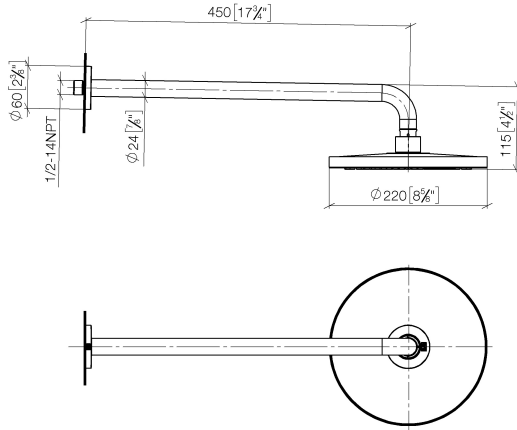

Rain shower with wall fixing 220 mm - Brushed Platinum

TARA

28 649 970

- 450mm projection
- rain shower Ø 220 mm
- PURE RAIN, max. flow rate 14 l/min (at 3 bar)
- Function from: 7 l/min
- rosette Ø 60 mm
- 1/2" connection
- with anti-scale system
- quick clearing
- WRAS 2212012

Fits: TARA, LISSÉ, VAIA, META

	Brushed Platinum	28 649 970-06
	Chrome	28 649 970-00
	Platinum	28 649 970-08
	Dark Chrome	28 649 970-19
	Light Gold	28 649 970-26
	Brushed Light Gold	28 649 970-27
	Brushed Durabronze (23kt Gold)	28 649 970-28
	Matte Black	28 649 970-33
	Brushed Bronze	28 649 970-42
	Brushed Champagne (22kt Gold)	28 649 970-46
	Champagne (22kt Gold)	28 649 970-47
	Brushed Chrome	28 649 970-93
	Brushed Dark Platinum	28 649 970-99

Recommended miscellaneous

- Concealed wall elbow -** 35 085 970 90
- max. recess depth 163 mm
 - min. recess depth 90 mm

28 649 970

mm [inches]

Flow rate chart

Codes & Standards

DIN 4109

EN 1112

DVGW_DW-
6517DN0

LGA_38

WRAS_2212

28 649 970

Product version from 3/13/2017

Rain shower with wall fixing 220 mm - Brushed Platinum

TARA

28 649 970