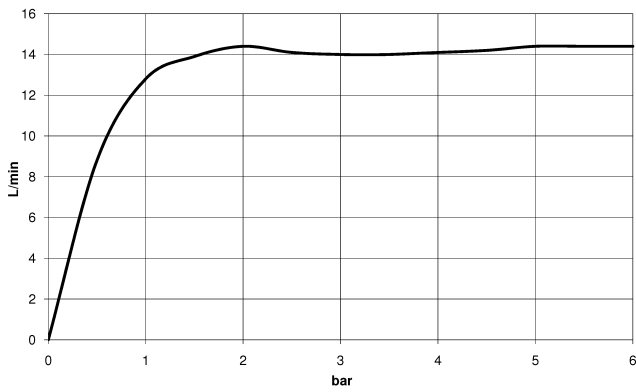

Rain shower with wall fixing 220 mm - Brushed Platinum

TARA

28 649 970

- 450mm projection
- rain shower Ø 220 mm
- PURE RAIN, max. flow rate 14 l/min (at 3 bar)
- Function from: 7 l/min
- rosette Ø 60 mm
- 1/2" connection
- with anti-scale system
- quick clearing
- WRAS 2212012

Recommended miscellaneous

- Concealed wall elbow -** 35 085 970 90
- max. recess depth 163 mm
 - min. recess depth 90 mm

28 649 970

mm [inches]

Flow rate chart

Codes & Standards

DIN 4109

EN 1112