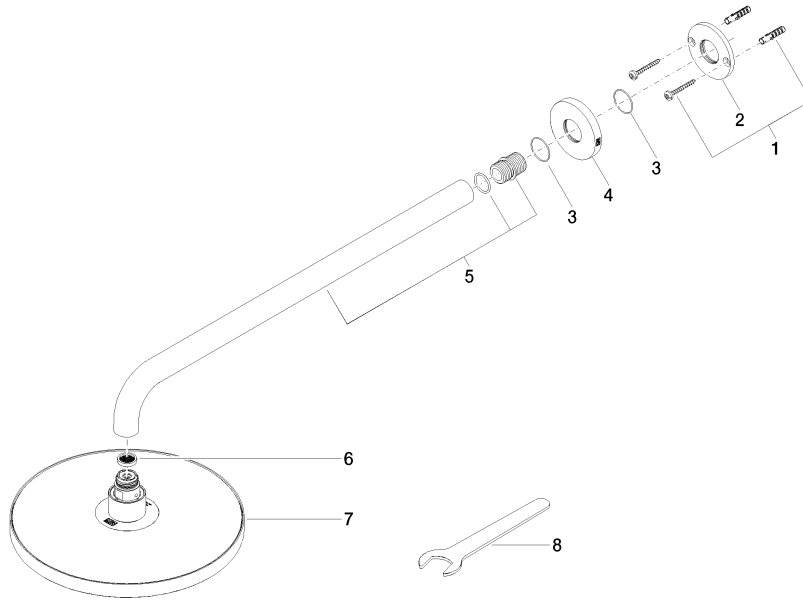

Rain shower with wall fixing 220 mm - Platinum

TARA

28 649 970

- 450mm projection
- rain shower Ø 220 mm
- PURE RAIN, max. flow rate 14 l/min (at 3 bar)
- Function from: 7 l/min
- rosette Ø 60 mm
- 1/2" connection
- with anti-scale system
- quick clearing
- WRAS 2212012

Recommended miscellaneous

- Concealed wall elbow -** 35 085 970 90
- max. recess depth 163 mm
 - min. recess depth 90 mm

28 649 970

mm [inches]

Flow rate chart

Codes & Standards

DIN 4109

EN 1112

ISO 3822

Scottish Water
Byelaws

UK Water Supply
Regulations

Ü-Zeichen

Rain shower with wall fixing 220 mm - Platinum

TARA

28 649 970

Certificates

DVGW_DW-
6517DN0

LGA_38

WRAS_2212

28 649 970

Product version from 3/13/2017

Rain shower with wall fixing 220 mm - Platinum

TARA

28 649 970