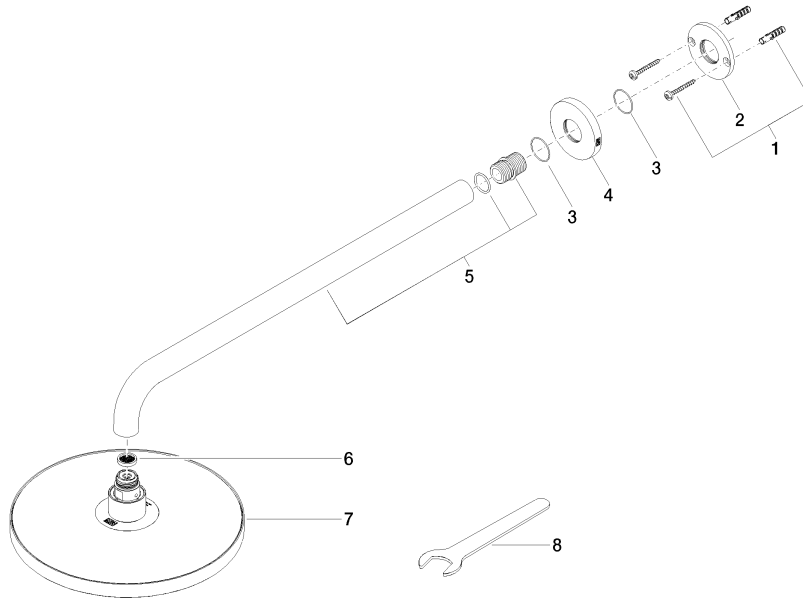

**Rain shower with wall fixing 220 mm - Light Gold**

TARA

28 649 970

- 450mm projection
- rain shower Ø 220 mm
- PURE RAIN, max. flow rate 14 l/min (at 3 bar)
- Function from: 7 l/min
- rosette Ø 60 mm
- 1/2" connection
- with anti-scale system
- quick clearing
- WRAS 2212012

## Rain shower with wall fixing 220 mm - Light Gold

---

TARA

28 649 970

### Certificates

---

DVGW\_DW-  
6517DN0

LGA\_38

WRAS\_2212

28 649 970

Product version from 3/13/2017

Rain shower with wall fixing 220 mm - Light Gold

TARA

28 649 970

**Spare parts list**

**Product version from 3/13/2017**

No.	Item Number	Name	Quantity used	Delivery time
	04 30 31 032 00 90	fixing set	9	2