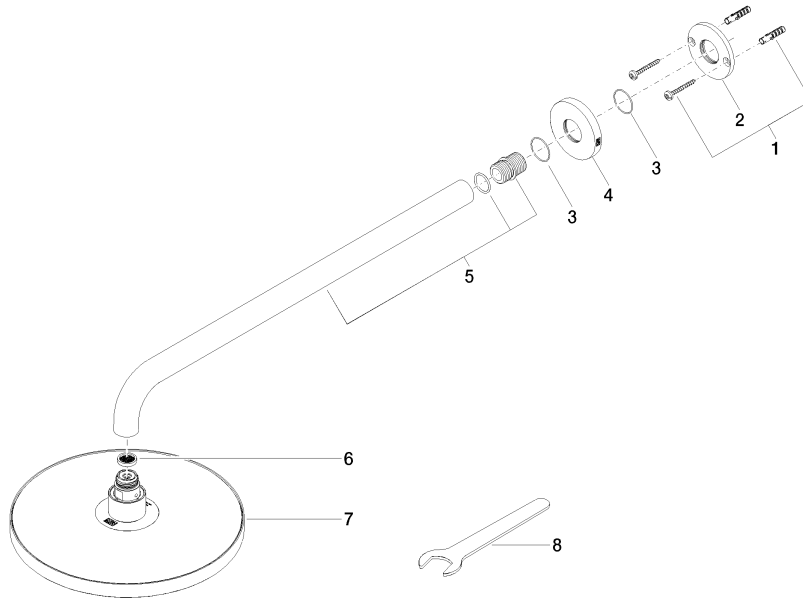

Rain shower with wall fixing 220 mm - Brushed Light Gold

TARA

28 649 970

- 450mm projection
- rain shower Ø 220 mm
- PURE RAIN, max. flow rate 14 l/min (at 3 bar)
- Function from: 7 l/min
- rosette Ø 60 mm
- 1/2" connection
- with anti-scale system
- quick clearing
- WRAS 2212012

DIN 4109

EN 1112

ISO 3822

Scottish Water
Byelaws

UK Water Supply
Regulations

Ü-Zeichen

Rain shower with wall fixing 220 mm - Brushed Light Gold

TARA

28 649 970

Certificates

DVGW_DW-
6517DN0

LGA_38

WRAS_2212

28 649 970

Product version from 3/13/2017

Rain shower with wall fixing 220 mm - Brushed Light Gold

TARA

28 649 970

Spare parts list

Product version from 3/13/2017

No.	Item Number	Name	Quantity used	Delivery time
	04 30 31 032 00 90	fixing set	9	2