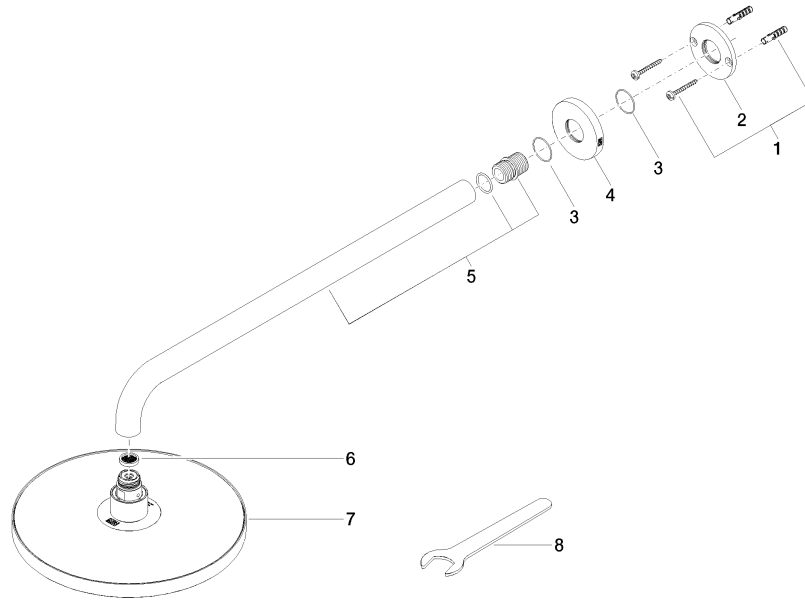

Rain shower with wall fixing 220 mm - Brushed Durabronze (23kt Gold)

TARA

28 649 970

- 450mm projection
- rain shower Ø 220 mm
- PURE RAIN, max. flow rate 14 l/min (at 3 bar)
- Function from: 7 l/min
- rosette Ø 60 mm
- 1/2" connection
- with anti-scale system
- quick clearing
- WRAS 2212012

Recommended miscellaneous

	Concealed wall elbow - <ul style="list-style-type: none"> • max. recess depth 163 mm • min. recess depth 90 mm 	35 085 970 90
---	--	---------------

28 649 970

mm [inches]

Flow rate chart

Codes & Standards

DIN 4109

EN 1112

ISO 3822

Scottish Water
Byelaws

UK Water Supply
Regulations

Ü-Zeichen

Rain shower with wall fixing 220 mm - Brushed Durabron (23kt Gold)

Rain shower with wall fixing 220 mm - Brushed Durabron (23kt Gold)

TARA

28 649 970

Spare parts list

Product version from 3/13/2017

No.	Item Number	Name	Quantity used	Delivery time
	04 30 31 032 00 90	fixing set	9	2