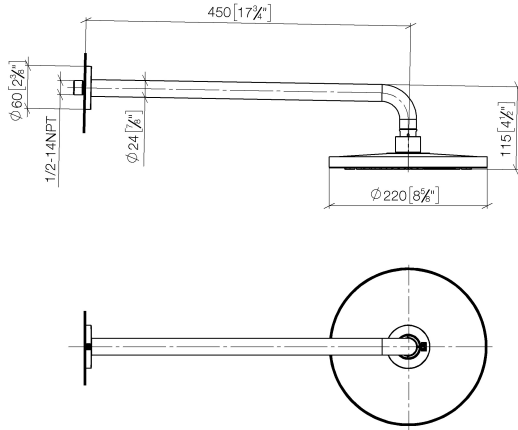

Rain shower with wall fixing 220 mm - Matte Black

TARA

28 649 970

- 450mm projection
- rain shower Ø 220 mm
- PURE RAIN, max. flow rate 14 l/min (at 3 bar)
- Function from: 7 l/min
- rosette Ø 60 mm
- 1/2" connection
- with anti-scale system
- quick clearing
- WRAS 2212012

Fits: TARA, LISSÉ, VAIA, META

	Matte Black	28 649 970-33
	Chrome	28 649 970-00
	Brushed Platinum	28 649 970-06
	Platinum	28 649 970-08
	Dark Chrome	28 649 970-19
	Light Gold	28 649 970-26
	Brushed Light Gold	28 649 970-27
	Brushed Durabronze (23kt Gold)	28 649 970-28
	Brushed Bronze	28 649 970-42
	Brushed Champagne (22kt Gold)	28 649 970-46
	Champagne (22kt Gold)	28 649 970-47
	Brushed Chrome	28 649 970-93
	Brushed Dark Platinum	28 649 970-99

Recommended miscellaneous

- Concealed wall elbow -** 35 085 970 90
- max. recess depth 163 mm
 - min. recess depth 90 mm

28 649 970

mm [inches]

Flow rate chart

Codes & Standards

DIN 4109

EN 1112

DVGW_DW-
6517DN0

LGA_38

WRAS_2212

28 649 970

Product version from 3/13/2017

Rain shower with wall fixing 220 mm - Matte Black

TARA

28 649 970