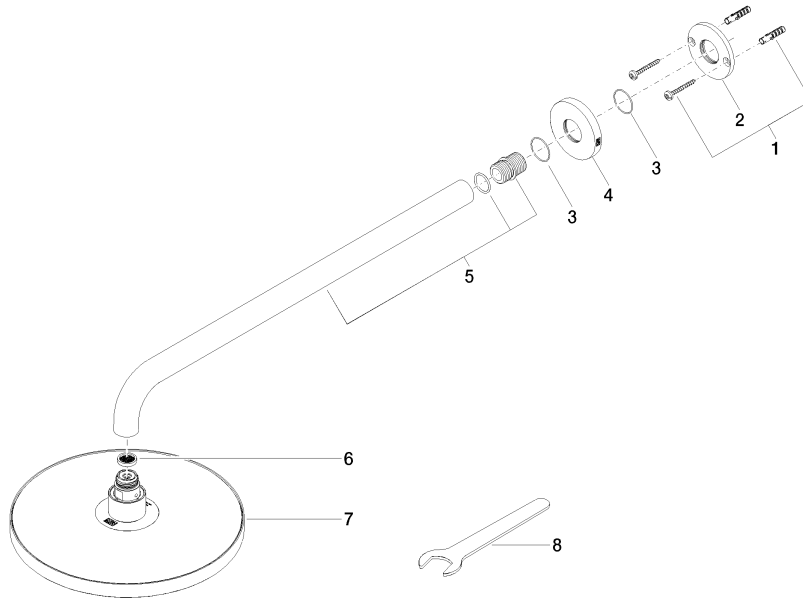

**Rain shower with wall fixing 220 mm - Brushed Bronze**

TARA

28 649 970

- 450mm projection
- rain shower Ø 220 mm
- PURE RAIN, max. flow rate 14 l/min (at 3 bar)
- Function from: 7 l/min
- rosette Ø 60 mm
- 1/2" connection
- with anti-scale system
- quick clearing
- WRAS 2212012

## Rain shower with wall fixing 220 mm - Brushed Bronze

---

TARA

28 649 970

### Certificates

---

DVGW\_DW-  
6517DN0

LGA\_38

WRAS\_2212

28 649 970

Product version from 3/13/2017

Rain shower with wall fixing 220 mm - Brushed Bronze

TARA

28 649 970

**Spare parts list**

**Product version from 3/13/2017**

No.	Item Number	Name	Quantity used	Delivery time
	04 30 31 032 00 90	fixing set	9	2