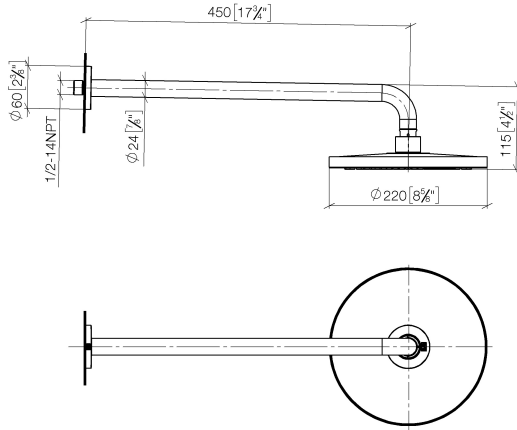

Rain shower with wall fixing 220 mm - Champagne (22kt Gold)

TARA

28 649 970

- 450mm projection
- rain shower Ø 220 mm
- PURE RAIN, max. flow rate 14 l/min (at 3 bar)
- Function from: 7 l/min
- rosette Ø 60 mm
- 1/2" connection
- with anti-scale system
- quick clearing
- WRAS 2212012

Recommended miscellaneous

Concealed wall elbow -

35 085 970 90

- max. recess depth 163 mm
- min. recess depth 90 mm

28 649 970

mm [inches]

Flow rate chart

Codes & Standards

DIN 4109

EN 1112

ISO 3822

Scottish Water
Byelaws

UK Water Supply
Regulations

Ü-Zeichen

Rain shower with wall fixing 220 mm - Champagne (22kt Gold)

TARA

TARA

28 649 970

Spare parts list

Product version from 3/13/2017

No.	Item Number	Name	Quantity used	Delivery time
	04 30 31 032 00 90	fixing set	9	2