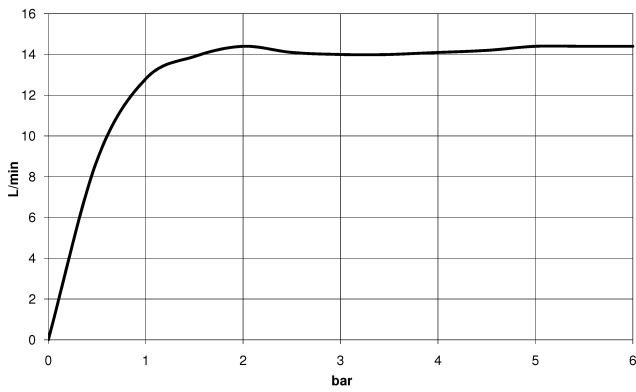

Rain shower with wall fixing 220 mm - Champagne (22kt Gold)

TARA

28 649 970

- 450mm projection
- rain shower Ø 220 mm
- PURE RAIN, max. flow rate 14 l/min (at 3 bar)
- Function from: 7 l/min
- rosette Ø 60 mm
- 1/2" connection
- with anti-scale system
- quick clearing
- WRAS 2212012

Recommended miscellaneous

Concealed wall elbow -

35 085 970 90

- max. recess depth 163 mm
- min. recess depth 90 mm

28 649 970

mm [inches]

Flow rate chart

Codes & Standards