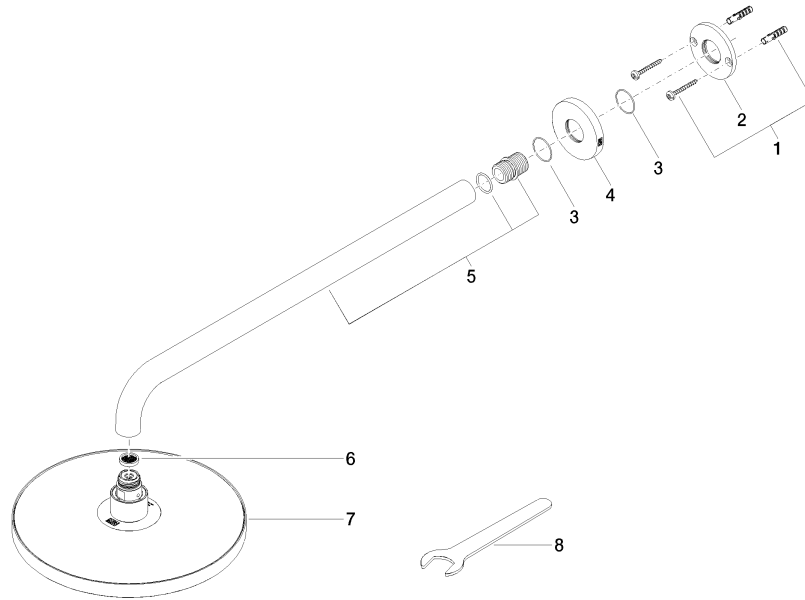

Rain shower with wall fixing 220 mm - Champagne (22kt Gold)

TARA

28 649 970

- 450mm projection
- rain shower Ø 220 mm
- PURE RAIN, max. flow rate 14 l/min (at 3 bar)
- Function from: 7 l/min
- rosette Ø 60 mm
- 1/2" connection
- with anti-scale system
- quick clearing
- WRAS 2212012

DIN 4109

EN 1112

ISO 3822

Scottish Water
Byelaws

UK Water Supply
Regulations

Ü-Zeichen

Rain shower with wall fixing 220 mm - Champagne (22kt Gold)

TARA

28 649 970

Certificates

DVGW_DW-
6517DN0

LGA_38

WRAS_2212

28 649 970

Product version from 3/13/2017

Rain shower with wall fixing 220 mm - Champagne (22kt Gold)

TARA

28 649 970

Spare parts list

Product version from 3/13/2017

No.	Item Number	Name	Quantity used	Delivery time
	04 30 31 032 00 90	fixing set	9	2