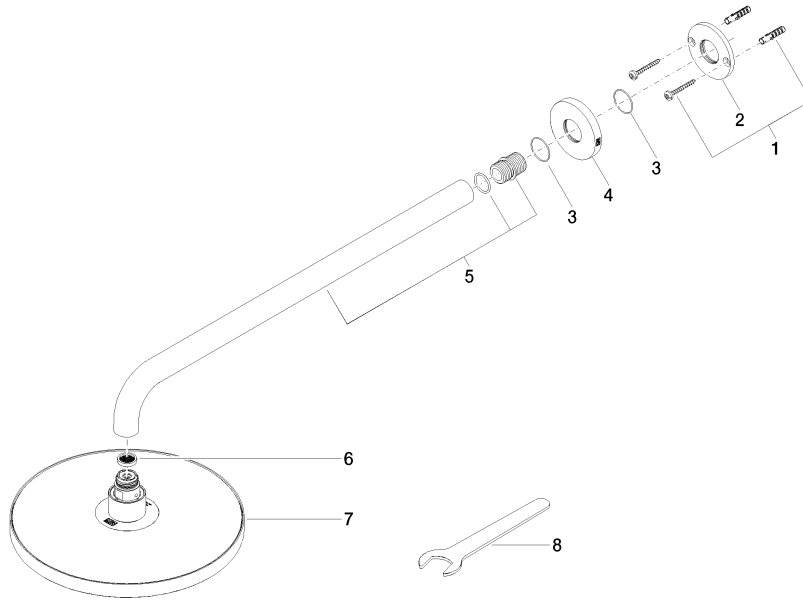

Rain shower with wall fixing 220 mm - Brushed Chrome

TARA

28 649 970

- 450mm projection
- rain shower Ø 220 mm
- PURE RAIN, max. flow rate 14 l/min (at 3 bar)
- Function from: 7 l/min
- rosette Ø 60 mm
- 1/2" connection
- with anti-scale system
- quick clearing
- WRAS 2212012

Recommended miscellaneous

- Concealed wall elbow -** 35 085 970 90
- max. recess depth 163 mm
 - min. recess depth 90 mm

28 649 970

mm [inches]

Flow rate chart

Codes & Standards

DIN 4109

EN 1112

ISO 3822

Scottish Water
Byelaws

UK Water Supply
Regulations

Ü-Zeichen

Rain shower with wall fixing 220 mm - Brushed Chrome

TARA

28 649 970

Certificates

DVGW_DW-
6517DN0

LGA_38

WRAS_2212

28 649 970

Product version from 3/13/2017

Rain shower with wall fixing 220 mm - Brushed Chrome

TARA

28 649 970