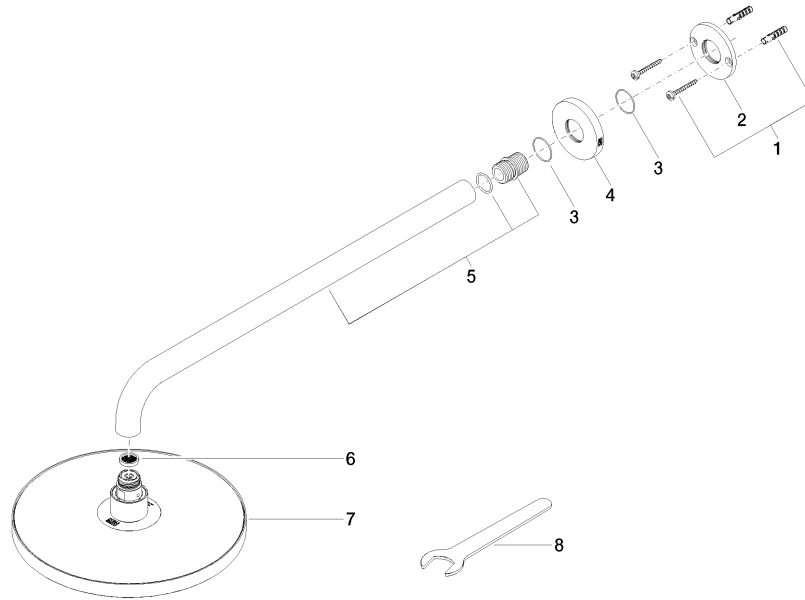

**Rain shower with wall fixing 220 mm - Brushed Dark Platinum**

TARA

28 649 970

- 450mm projection
- rain shower Ø 220 mm
- PURE RAIN, max. flow rate 14 l/min (at 3 bar)
- Function from: 7 l/min
- rosette Ø 60 mm
- 1/2" connection
- with anti-scale system
- quick clearing
- WRAS 2212012

## Rain shower with wall fixing 220 mm - Brushed Dark Platinum

---

TARA

28 649 970

### Certificates

---

DVGW\_DW-  
6517DN0

LGA\_38

WRAS\_2212

28 649 970

Product version from 3/13/2017

Rain shower with wall fixing 220 mm - Brushed Dark Platinum

TARA

28 649 970

**Spare parts list**

**Product version from 3/13/2017**

No.	Item Number	Name	Quantity used	Delivery time
	04 30 31 032 00 90	fixing set	9	2