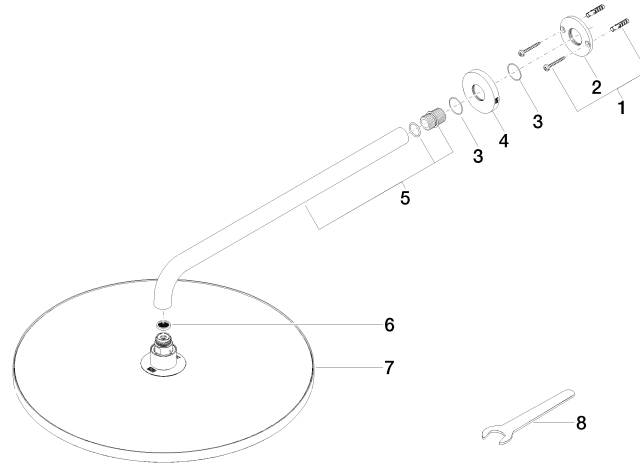

Rain shower with wall fixing FlowReduce 400 mm - Brushed Platinum

TARA

28 658 970

- 450mm projection
- rain shower Ø 400 mm
- PURE RAIN, max. flow rate 12 l/min (at 3 bar)
- Function from: 12 l/min
- rosette Ø 60 mm
- 1/2" connection
- with anti-scale system
- This product can help a building meet the requirements of Green Building Rating Systems, e.g. LEED®, BREEAM®, DGNB

## Rain shower with wall fixing FlowReduce 400 mm - Brushed Platinum

---

TARA

28 658 970

Certificates

---

LGA\_38

28 658 970

**Product version from 4/1/2024**

Parts for other finishes can be found here: [Chrome](#)

Rain shower with wall fixing FlowReduce 400 mm - Brushed Platinum

TARA

28 658 970

**Spare parts list**

**Product version from 4/1/2024**

No.	Item Number	Name	Quantity used	Delivery time
	04 30 31 032 00 90	fixing set	9	2