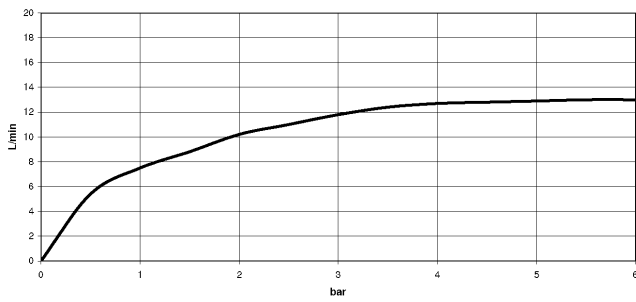

Flow rate chart

Codes & Standards

DIN 4109

ISO 3822

Ü-Zeichen