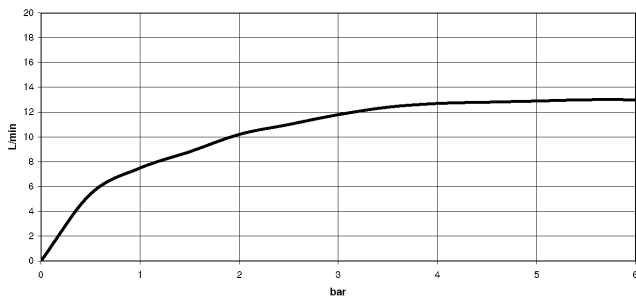

Rain shower with wall fixing FlowReduce 400 mm - Platinum

TARA

28 658 970

- 450mm projection
- rain shower Ø 400 mm
- PURE RAIN, max. flow rate 12 l/min (at 3 bar)
- Function from: 12 l/min
- rosette Ø 60 mm
- 1/2" connection
- with anti-scale system
- This product can help a building meet the requirements of Green Building Rating Systems, e.g. LEED®, BREEAM®, DGNB

Fits: TARA, LISSÉ, VAIA, META

To be provided by the customer. Zigbee Gateway!

	Platinum	28 658 970-08
	Chrome	28 658 970-00
	Brushed Platinum	28 658 970-06
	Dark Chrome	28 658 970-19
	Light Gold	28 658 970-26
	Brushed Light Gold	28 658 970-27
	Brushed Durabronze (23kt Gold)	28 658 970-28
	Matte Black	28 658 970-33
	Brushed Bronze	28 658 970-42
	Brushed Champagne (22kt Gold)	28 658 970-46
	Champagne (22kt Gold)	28 658 970-47
	Brushed Chrome	28 658 970-93
	Brushed Dark Platinum	28 658 970-99

28 658 970

Flow rate chart

Codes & Standards

DIN 4109

ISO 3822

Ü-Zeichen

Rain shower with wall fixing FlowReduce 400 mm - Platinum

TARA