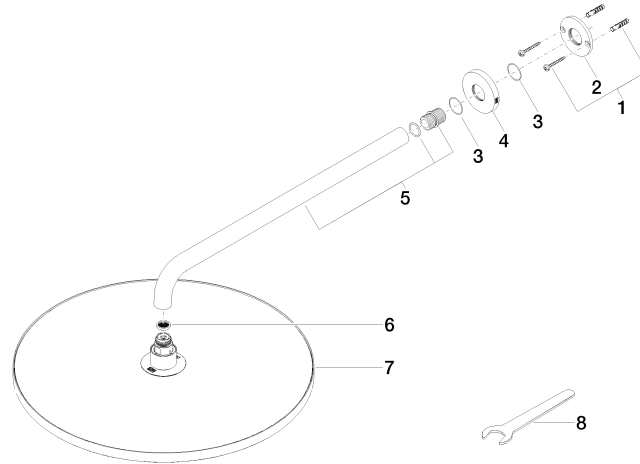

Rain shower with wall fixing FlowReduce 400 mm - Platinum

TARA

28 658 970

- 450mm projection
- rain shower Ø 400 mm
- PURE RAIN, max. flow rate 12 l/min (at 3 bar)
- Function from: 12 l/min
- rosette Ø 60 mm
- 1/2" connection
- with anti-scale system
- This product can help a building meet the requirements of Green Building Rating Systems, e.g. LEED®, BREEAM®, DGNB

28 658 970

Certificates

LGA_38

28 658 970

Product version from 4/1/2024

Parts for other finishes can be found here: [Chrome](#)

Rain shower with wall fixing FlowReduce 400 mm - Platinum

TARA

28 658 970

Spare parts list

Product version from 4/1/2024

No.	Item Number	Name	Quantity used	Delivery time
	04 30 31 032 00 90	fixing set	9	2