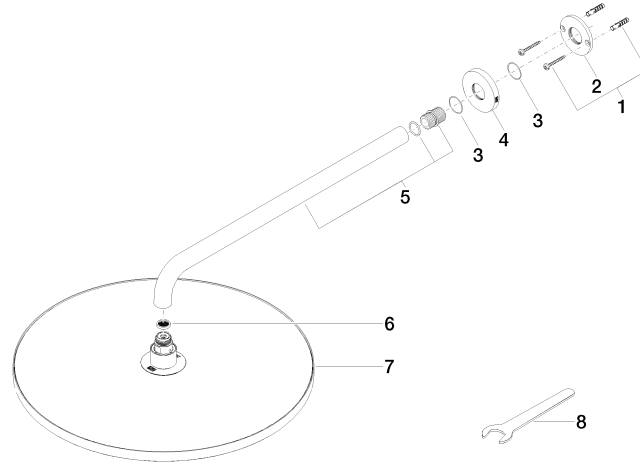

28 658 970

Parts for other
finishes can be found
here: [Chrome](#)