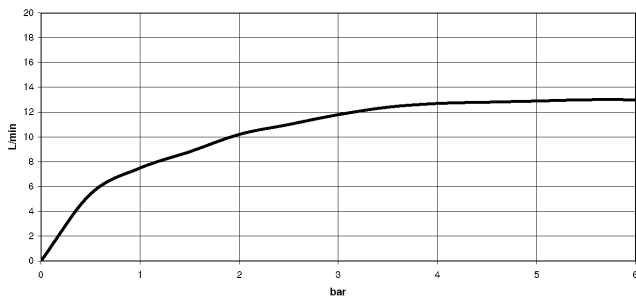

28 658 970

Fits: TARA, LISSÉ, VAIA, META

- 450mm projection
- rain shower Ø 400 mm
- PURE RAIN, max. flow rate 12 l/min (at 3 bar)
- Function from: 12 l/min
- rosette Ø 60 mm
- 1/2" connection
- with anti-scale system
- This product can help a building meet the requirements of Green Building Rating Systems, e.g. LEED®, BREEAM®, DGNB

28 658 970

Flow rate chart

Codes & Standards

DIN 4109

ISO 3822

Ü-Zeichen

Rain shower with wall fixing FlowReduce 400 mm - Light Gold

TARA