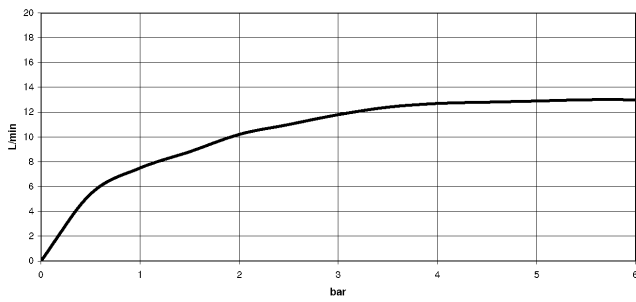

28 658 970

Fits: TARA, LISSÉ, VAIA, META

- 450mm projection
- rain shower Ø 400 mm
- PURE RAIN, max. flow rate 12 l/min (at 3 bar)
- Function from: 12 l/min
- rosette Ø 60 mm
- 1/2" connection
- with anti-scale system
- This product can help a building meet the requirements of Green Building Rating Systems, e.g. LEED®, BREEAM®, DGNB

28 658 970

Flow rate chart

Codes & Standards

DIN 4109

ISO 3822

Ü-Zeichen

Rain shower with wall fixing FlowReduce 400 mm - Brushed Light Gold

TARA