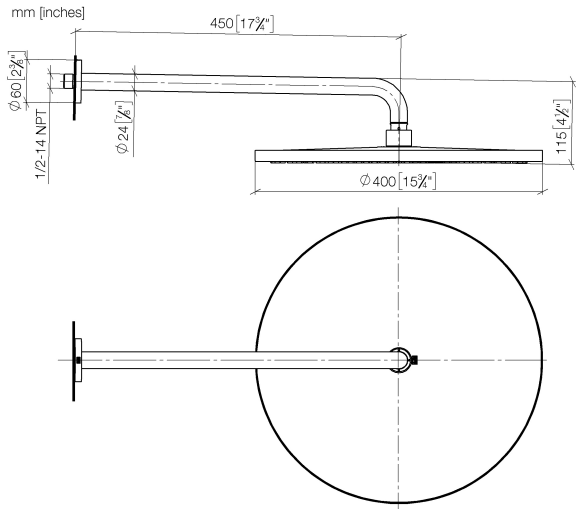

28 658 970

Fits: TARA, LISSÉ, VAIA, META

- 450mm projection
- rain shower Ø 400 mm
- PURE RAIN, max. flow rate 12 l/min (at 3 bar)
- Function from: 12 l/min
- rosette Ø 60 mm
- 1/2" connection
- with anti-scale system
- This product can help a building meet the requirements of Green Building Rating Systems, e.g. LEED®, BREEAM®, DGNB

To be provided by the customer. Zigbee Gateway!

| | | |
|--|--------------------------------|---------------|
|  | Brushed Light Gold | 28 658 970-27 |
|  | Chrome | 28 658 970-00 |
|  | Brushed Platinum | 28 658 970-06 |
|  | Platinum | 28 658 970-08 |
|  | Dark Chrome | 28 658 970-19 |
|  | Light Gold | 28 658 970-26 |
|  | Brushed Durabronze (23kt Gold) | 28 658 970-28 |
|  | Matte Black | 28 658 970-33 |
|  | Brushed Bronze | 28 658 970-42 |
|  | Brushed Champagne (22kt Gold) | 28 658 970-46 |
|  | Champagne (22kt Gold) | 28 658 970-47 |
|  | Brushed Chrome | 28 658 970-93 |
|  | Brushed Dark Platinum | 28 658 970-99 |

28 658 970

Flow rate chart

Codes & Standards

DIN 4109

ISO 3822

Ü-Zeichen

Rain shower with wall fixing FlowReduce 400 mm - Brushed Light Gold

TARA