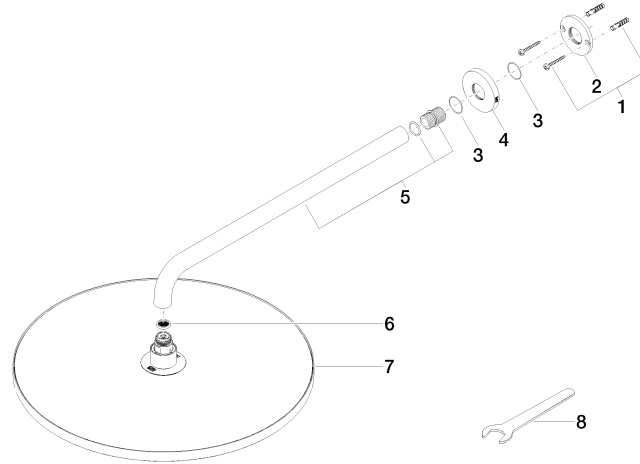

28 658 970

Parts for other finishes can be found here: [Chrome](#)