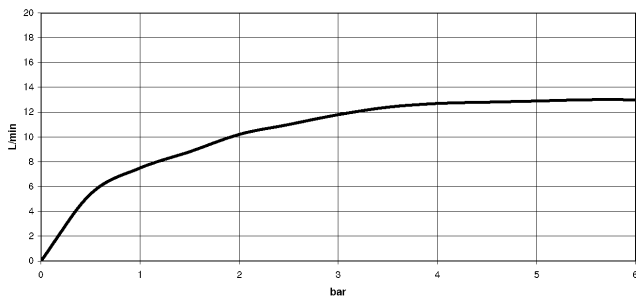

**Rain shower with wall fixing FlowReduce 400 mm - Brushed Durabronze (23kt Gold)**

TARA

28 658 970

- 450mm projection
- rain shower Ø 400 mm
- PURE RAIN, max. flow rate 12 l/min (at 3 bar)
- Function from: 12 l/min
- rosette Ø 60 mm
- 1/2" connection
- with anti-scale system
- This product can help a building meet the requirements of Green Building Rating Systems, e.g. LEED®, BREEAM®, DGNB

Fits: TARA, LISSÉ, VAIA, META

To be provided by the customer. Zigbee Gateway!

	Brushed Durabronze (23kt Gold)	28 658 970-28
	Chrome	28 658 970-00
	Brushed Platinum	28 658 970-06
	Platinum	28 658 970-08
	Dark Chrome	28 658 970-19
	Light Gold	28 658 970-26
	Brushed Light Gold	28 658 970-27
	Matte Black	28 658 970-33
	Brushed Bronze	28 658 970-42
	Brushed Champagne (22kt Gold)	28 658 970-46
	Champagne (22kt Gold)	28 658 970-47
	Brushed Chrome	28 658 970-93
	Brushed Dark Platinum	28 658 970-99

**Rain shower with wall fixing FlowReduce 400 mm - Brushed Durabronz (23kt Gold)**

TARA

28 658 970  
mm [inches]

**Flow rate chart**

**Codes & Standards**

DIN 4109

ISO 3822

Ü-Zeichen