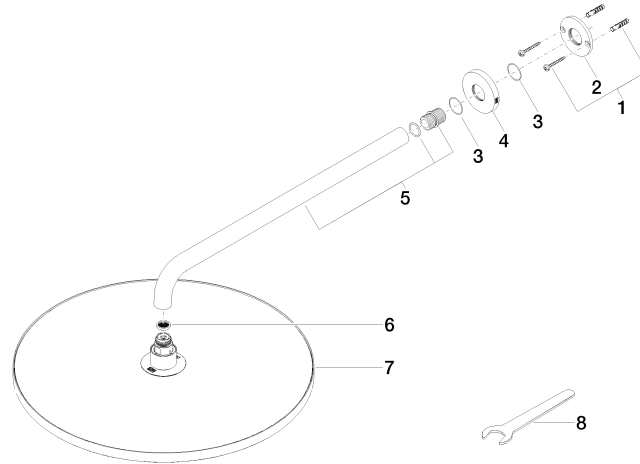

Rain shower with wall fixing FlowReduce 400 mm - Brushed Bronze

TARA

28 658 970

- 450mm projection
- rain shower Ø 400 mm
- PURE RAIN, max. flow rate 12 l/min (at 3 bar)
- Function from: 12 l/min
- rosette Ø 60 mm
- 1/2" connection
- with anti-scale system
- This product can help a building meet the requirements of Green Building Rating Systems, e.g. LEED®, BREEAM®, DGNB

28 658 970

Certificates

LGA_38

28 658 970

Product version from 4/1/2024

Parts for other finishes can be found here: [Chrome](#)

Rain shower with wall fixing FlowReduce 400 mm - Brushed Bronze

TARA

28 658 970

Spare parts list

Product version from 4/1/2024

No.	Item Number	Name	Quantity used	Delivery time
	04 30 31 032 00 90	fixing set	9	2