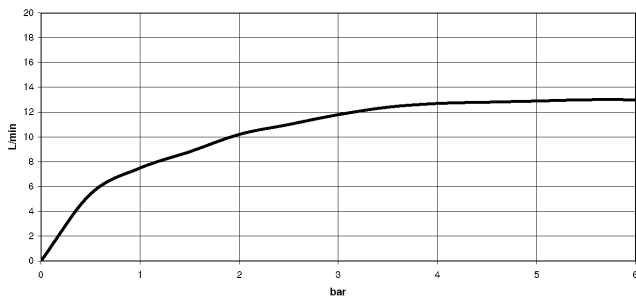

Rain shower with wall fixing FlowReduce 400 mm - Brushed Bronze

TARA

28 658 970

- 450mm projection
- rain shower Ø 400 mm
- PURE RAIN, max. flow rate 12 l/min (at 3 bar)
- Function from: 12 l/min
- rosette Ø 60 mm
- 1/2" connection
- with anti-scale system
- This product can help a building meet the requirements of Green Building Rating Systems, e.g. LEED®, BREEAM®, DGNB

Fits: TARA, LISSÉ, VAIA, META

To be provided by the customer. Zigbee Gateway!

	Brushed Bronze	28 658 970-42
	Chrome	28 658 970-00
	Brushed Platinum	28 658 970-06
	Platinum	28 658 970-08
	Dark Chrome	28 658 970-19
	Light Gold	28 658 970-26
	Brushed Light Gold	28 658 970-27
	Brushed Durabronze (23kt Gold)	28 658 970-28
	Matte Black	28 658 970-33
	Brushed Champagne (22kt Gold)	28 658 970-46
	Champagne (22kt Gold)	28 658 970-47
	Brushed Chrome	28 658 970-93
	Brushed Dark Platinum	28 658 970-99

28 658 970

Flow rate chart

Codes & Standards

DIN 4109

ISO 3822

Ü-Zeichen

Rain shower with wall fixing FlowReduce 400 mm - Brushed Bronze

TARA