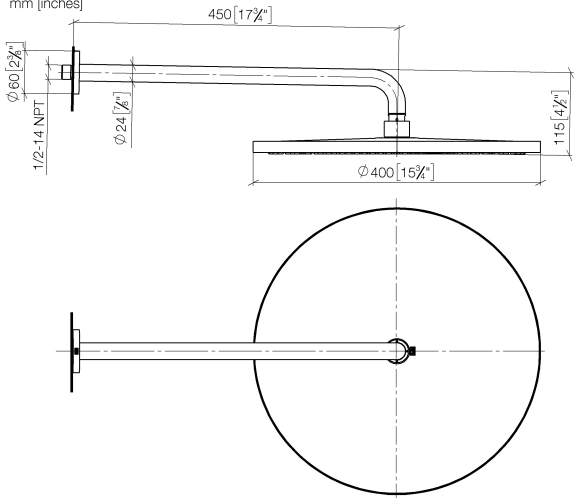

Rain shower with wall fixing FlowReduce 400 mm - Brushed Champagne (22kt Gold)

TARA

28 658 970

- 450mm projection
- rain shower Ø 400 mm
- PURE RAIN, max. flow rate 12 l/min (at 3 bar)
- Function from: 12 l/min
- rosette Ø 60 mm
- 1/2" connection
- with anti-scale system
- This product can help a building meet the requirements of Green Building Rating Systems, e.g. LEED®, BREEAM®, DGNB

**Rain shower with wall fixing FlowReduce 400 mm - Brushed Champagne (22kt Gold)**

TARA

28 658 970  
mm [inches]

**Flow rate chart**

**Codes & Standards**

DIN 4109

ISO 3822

Ü-Zeichen

Rain shower with wall fixing FlowReduce 400 mm - Brushed Champagne (22kt Gold)

---

TARA

28 658 970  
Certificates

---

LGA\_38

28 658 970

**Product version from 4/1/2024**

#### Product version from 4/1/2024

No.	Item Number	Name	Quantity used	Delivery time
	04 30 31 032 00 90	fixing set	9	2