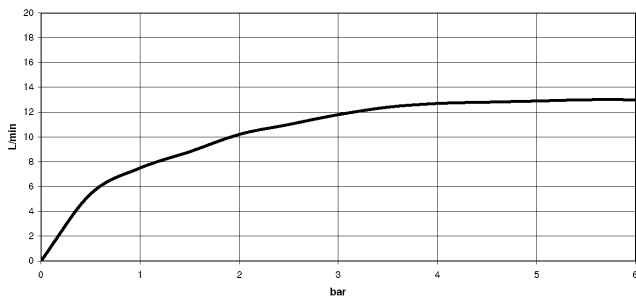

Rain shower with wall fixing FlowReduce 400 mm - Brushed Champagne (22kt Gold)

TARA

28 658 970

- 450mm projection
- rain shower Ø 400 mm
- PURE RAIN, max. flow rate 12 l/min (at 3 bar)
- Function from: 12 l/min
- rosette Ø 60 mm
- 1/2" connection
- with anti-scale system
- This product can help a building meet the requirements of Green Building Rating Systems, e.g. LEED®, BREEAM®, DGNB

Fits: TARA, LISSÉ, VAIA, META

To be provided by the customer. Zigbee Gateway!

	Brushed Champagne (22kt Gold)	28 658 970-46
	Chrome	28 658 970-00
	Brushed Platinum	28 658 970-06
	Platinum	28 658 970-08
	Dark Chrome	28 658 970-19
	Light Gold	28 658 970-26
	Brushed Light Gold	28 658 970-27
	Brushed Durabronze (23kt Gold)	28 658 970-28
	Matte Black	28 658 970-33
	Brushed Bronze	28 658 970-42
	Champagne (22kt Gold)	28 658 970-47
	Brushed Chrome	28 658 970-93
	Brushed Dark Platinum	28 658 970-99

**Rain shower with wall fixing FlowReduce 400 mm - Brushed Champagne (22kt Gold)**

TARA

28 658 970  
mm [inches]

**Flow rate chart**

**Codes & Standards**

DIN 4109

ISO 3822

Ü-Zeichen