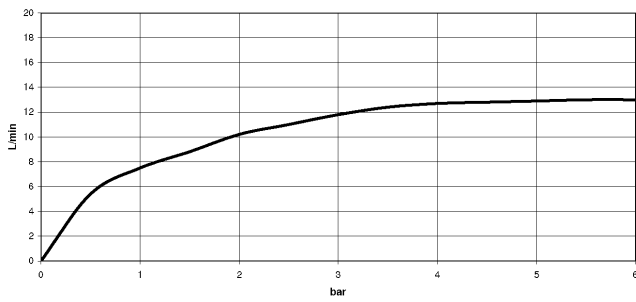

28 658 970

- 450mm projection
- rain shower Ø 400 mm
- PURE RAIN, max. flow rate 12 l/min (at 3 bar)
- Function from: 12 l/min
- rosette Ø 60 mm
- 1/2" connection
- with anti-scale system
- This product can help a building meet the requirements of Green Building Rating Systems, e.g. LEED®, BREEAM®, DGNB

Fits: TARA, LISSÉ, VAIA, META

To be provided by the customer. Zigbee Gateway!

	Champagne (22kt Gold)	28 658 970-47
	Chrome	28 658 970-00
	Brushed Platinum	28 658 970-06
	Platinum	28 658 970-08
	Dark Chrome	28 658 970-19
	Light Gold	28 658 970-26
	Brushed Light Gold	28 658 970-27
	Brushed Durabronze (23kt Gold)	28 658 970-28
	Matte Black	28 658 970-33
	Brushed Bronze	28 658 970-42
	Brushed Champagne (22kt Gold)	28 658 970-46
	Brushed Chrome	28 658 970-93
	Brushed Dark Platinum	28 658 970-99

28 658 970

Flow rate chart

Codes & Standards

DIN 4109

ISO 3822

Ü-Zeichen

Rain shower with wall fixing FlowReduce 400 mm - Champagne (22kt Gold)

TARA