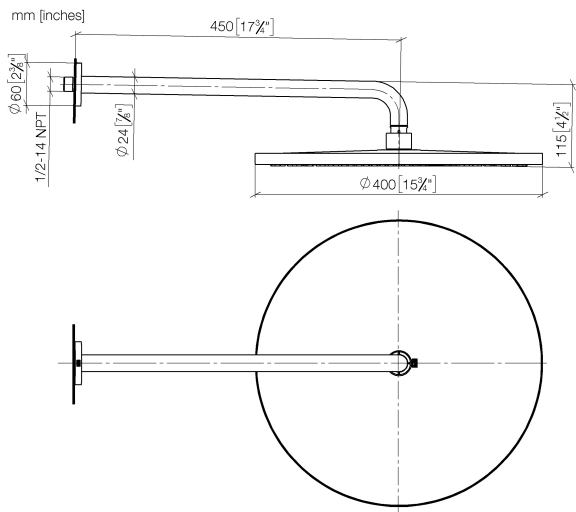

28 658 970

- 450mm projection
- rain shower Ø 400 mm
- PURE RAIN, max. flow rate 12 l/min (at 3 bar)
- Function from: 12 l/min
- rosette Ø 60 mm
- 1/2" connection
- with anti-scale system
- This product can help a building meet the requirements of Green Building Rating Systems, e.g. LEED®, BREEAM®, DGNB

Fits: TARA, LISSÉ, VAIA, META

To be provided by the customer. Zigbee Gateway!

	Champagne (22kt Gold)	28 658 970-47
	Chrome	28 658 970-00
	Brushed Platinum	28 658 970-06
	Platinum	28 658 970-08
	Dark Chrome	28 658 970-19
	Light Gold	28 658 970-26
	Brushed Light Gold	28 658 970-27
	Brushed Durabronze (23kt Gold)	28 658 970-28
	Matte Black	28 658 970-33
	Brushed Bronze	28 658 970-42
	Brushed Champagne (22kt Gold)	28 658 970-46
	Brushed Chrome	28 658 970-93
	Brushed Dark Platinum	28 658 970-99

28 658 970

Flow rate chart

Codes & Standards

DIN 4109

ISO 3822

Ü-Zeichen

Rain shower with wall fixing FlowReduce 400 mm - Champagne (22kt Gold)

TARA

28 658 970

Spare parts list

Product version from 4/1/2024

No.	Item Number	Name	Quantity used	Delivery time
	04 30 31 032 00 90	fixing set	9	2