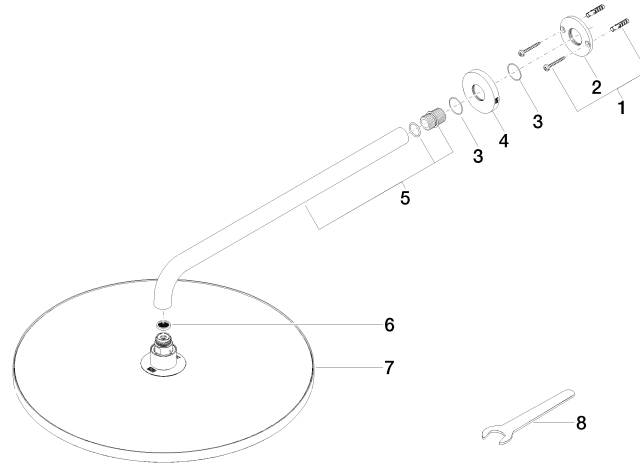

28 658 970

- 450mm projection
- rain shower Ø 400 mm
- PURE RAIN, max. flow rate 12 l/min (at 3 bar)
- Function from: 12 l/min
- rosette Ø 60 mm
- 1/2" connection
- with anti-scale system
- This product can help a building meet the requirements of Green Building Rating Systems, e.g. LEED®, BREEAM®, DGNB

28 658 970

Flow rate chart

Codes & Standards

DIN 4109

ISO 3822

Ü-Zeichen

Rain shower with wall fixing FlowReduce 400 mm - Champagne (22kt Gold)

TARA

28 658 970

Certificates

LGA_38

28 658 970

Product version from 4/1/2024

Parts for other finishes can be found here: [Chrome](#)

Rain shower with wall fixing FlowReduce 400 mm - Champagne (22kt Gold)

TARA

28 658 970

Spare parts list

Product version from 4/1/2024

No.	Item Number	Name	Quantity used	Delivery time
	04 30 31 032 00 90	fixing set	9	2