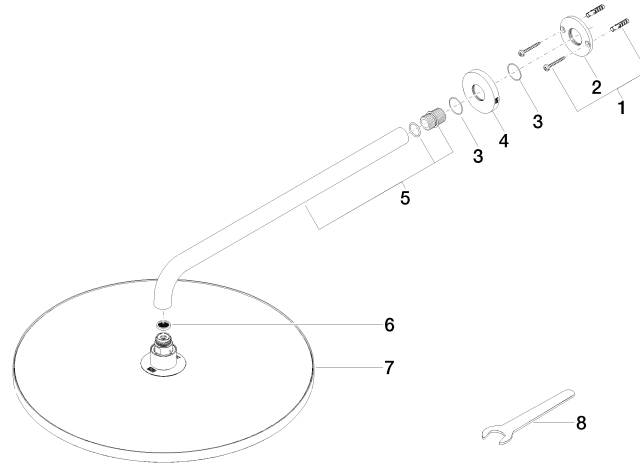

**Rain shower with wall fixing FlowReduce 400 mm - Brushed Dark Platinum**

TARA

28 658 970

- 450mm projection
- rain shower Ø 400 mm
- PURE RAIN, max. flow rate 12 l/min (at 3 bar)
- Function from: 12 l/min
- rosette Ø 60 mm
- 1/2" connection
- with anti-scale system
- This product can help a building meet the requirements of Green Building Rating Systems, e.g. LEED®, BREEAM®, DGNB

## Rain shower with wall fixing FlowReduce 400 mm - Brushed Dark Platinum

---

TARA

28 658 970

Certificates

---

LGA\_38

28 658 970

**Product version from 4/1/2024**

Parts for other finishes can be found here: [Chrome](#)

Rain shower with wall fixing FlowReduce 400 mm - Brushed Dark Platinum

TARA

28 658 970

**Spare parts list**

**Product version from 4/1/2024**

No.	Item Number	Name	Quantity used	Delivery time
	04 30 31 032 00 90	fixing set	9	2