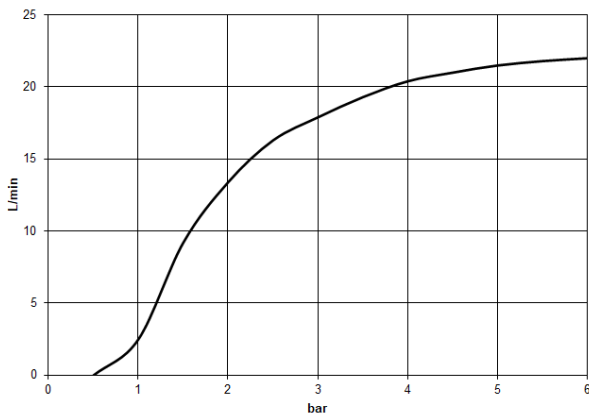

**Rain shower with wall fixing 400 mm - Brushed Light Gold**

TARA

28 659 970

- 450mm projection
- rain shower Ø 400 mm
- PURE RAIN, max. flow rate 20 l/min (at 3 bar)
- Function from: 12 l/min
- rosette Ø 60 mm
- 1/2" connection
- with anti-scale system
- WRAS 2212012

**Recommended miscellaneous**

**Concealed wall elbow -**

35 085 970 90

- min. recess depth 90 mm
- max. recess depth 163 mm

28 659 970

Flow rate chart

Codes & Standards

DIN 4109