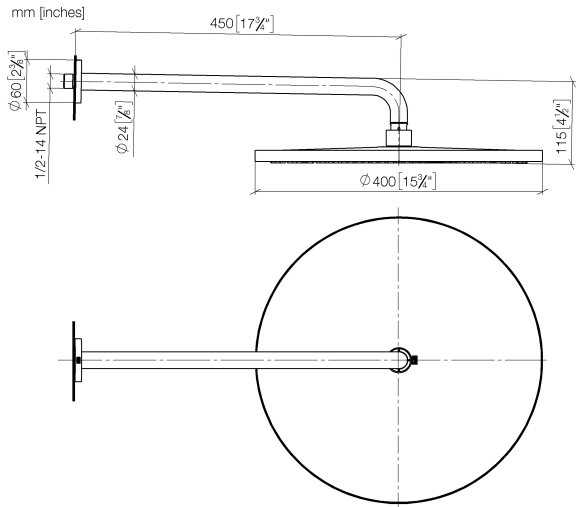

**Rain shower with wall fixing 400 mm - Brushed Light Gold**

TARA

28 659 970

- 450mm projection
- rain shower Ø 400 mm
- PURE RAIN, max. flow rate 20 l/min (at 3 bar)
- Function from: 12 l/min
- rosette Ø 60 mm
- 1/2" connection
- with anti-scale system
- WRAS 2212012

Product change as of 1st April 2024: max. flow 20l/min

Fits: TARA, LISSÉ, VAIA, META

	Brushed Light Gold	28 659 970-27
	Chrome	28 659 970-00
	Brushed Platinum	28 659 970-06
	Platinum	28 659 970-08
	Dark Chrome	28 659 970-19
	Light Gold	28 659 970-26
	Brushed Durabronze (23kt Gold)	28 659 970-28
	Matte Black	28 659 970-33
	Brushed Bronze	28 659 970-42
	Brushed Champagne (22kt Gold)	28 659 970-46
	Champagne (22kt Gold)	28 659 970-47
	Brushed Chrome	28 659 970-93
	Brushed Dark Platinum	28 659 970-99

**Recommended miscellaneous**

**Concealed wall elbow -**

35 085 970 90

- min. recess depth 90 mm
- max. recess depth 163 mm

28 659 970

Flow rate chart

Codes & Standards

DIN 4109

EN 1112

ISO 3822

Scottish Water  
Byelaws

UK Water Supply  
Regulations

Ü-Zeichen

Rain shower with wall fixing 400 mm - Brushed Light Gold

TARA

28 659 970