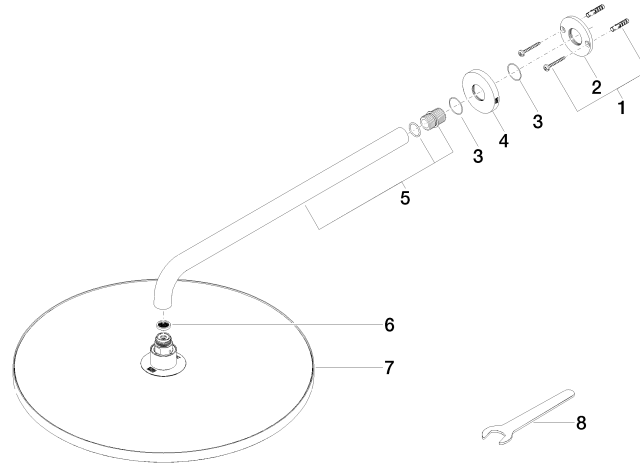

**Rain shower with wall fixing 400 mm - Brushed Light Gold**

TARA

28 659 970

- 450mm projection
- rain shower Ø 400 mm
- PURE RAIN, max. flow rate 20 l/min (at 3 bar)
- Function from: 12 l/min
- rosette Ø 60 mm
- 1/2" connection
- with anti-scale system
- WRAS 2212012

EN 1112

ISO 3822

Scottish Water  
Byelaws

UK Water Supply  
Regulations

Ü-Zeichen

Rain shower with wall fixing 400 mm - Brushed Light Gold

TARA

28 659 970

Certificates

LGA\_29

DVGW\_DW-  
6517DN0

LGA\_29

WRAS\_2212

28 659 970

Product version from 3/13/2017

Rain shower with wall fixing 400 mm - Brushed Light Gold

TARA

28 659 970

**Spare parts list**

**Product version from 3/13/2017**

No.	Item Number	Name	Quantity used	Delivery time
	04 30 31 032 00 90	fixing set	9	2