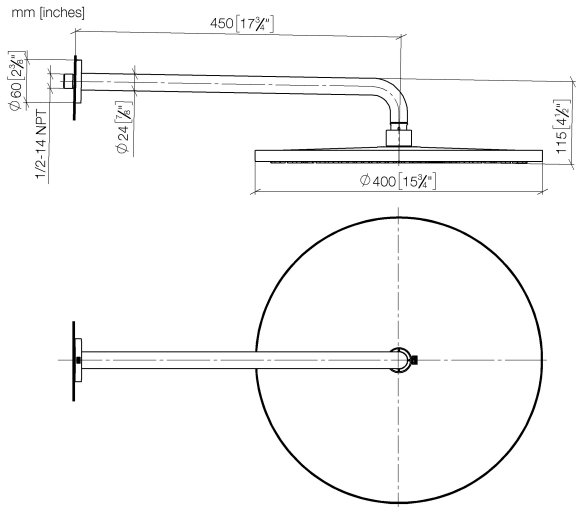

Rain shower with wall fixing 400 mm - Brushed Dark Platinum

TARA

28 659 970

- 450mm projection
- rain shower Ø 400 mm
- PURE RAIN, max. flow rate 20 l/min (at 3 bar)
- Function from: 12 l/min
- rosette Ø 60 mm
- 1/2" connection
- with anti-scale system
- WRAS 2212012

Recommended miscellaneous

Concealed wall elbow -

35 085 970 90

- max. recess depth 163 mm
- min. recess depth 90 mm

28 659 970

Flow rate chart

Codes & Standards

DIN 4109

EN 1112

ISO 3822

Scottish Water
Byelaws

UK Water Supply
Regulations

Ü-Zeichen

Rain shower with wall fixing 400 mm - Brushed Dark Platinum

TARA

28 659 970

TARA

28 659 970

Spare parts list

Product version from 3/13/2017

No.	Item Number	Name	Quantity used	Delivery time
	04 30 31 032 00 90	fixing set	9	2