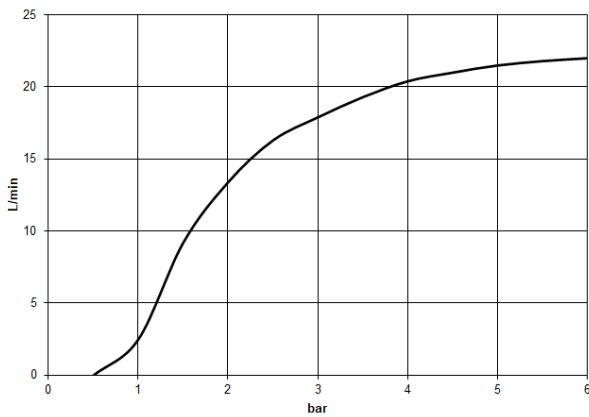

Rain shower with wall fixing 400 mm - Brushed Dark Platinum

TARA

28 659 970

- 450mm projection
- rain shower Ø 400 mm
- PURE RAIN, max. flow rate 20 l/min (at 3 bar)
- Function from: 12 l/min
- rosette Ø 60 mm
- 1/2" connection
- with anti-scale system
- WRAS 2212012

Recommended miscellaneous

Concealed wall elbow -

35 085 970 90

- max. recess depth 163 mm
- min. recess depth 90 mm

28 659 970

Flow rate chart

Codes & Standards

DIN 4109