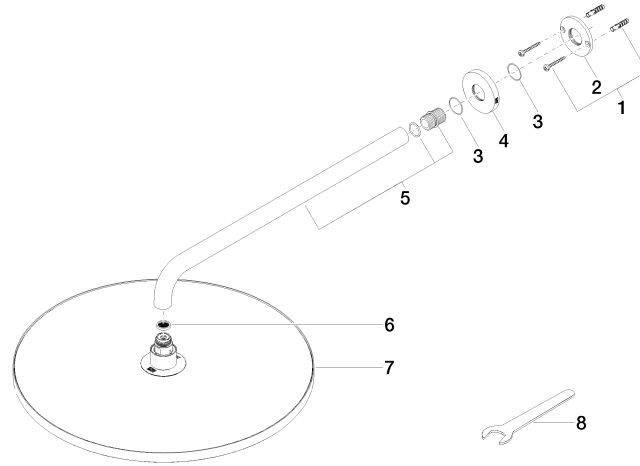

Rain shower with wall fixing 400 mm - Brushed Dark Platinum

TARA

28 659 970

- 450mm projection
- rain shower Ø 400 mm
- PURE RAIN, max. flow rate 20 l/min (at 3 bar)
- Function from: 12 l/min
- rosette Ø 60 mm
- 1/2" connection
- with anti-scale system
- WRAS 2212012

EN 1112

ISO 3822

Scottish Water
Byelaws

UK Water Supply
Regulations

Ü-Zeichen

Rain shower with wall fixing 400 mm - Brushed Dark Platinum

TARA

28 659 970

Certificates

LGA_29

DVGW_DW-
6517DN0

LGA_29

WRAS_2212

28 659 970

Product version from 3/13/2017

Rain shower with wall fixing 400 mm - Brushed Dark Platinum

TARA

28 659 970

Spare parts list

Product version from 3/13/2017

No.	Item Number	Name	Quantity used	Delivery time
	04 30 31 032 00 90	fixing set	9	2