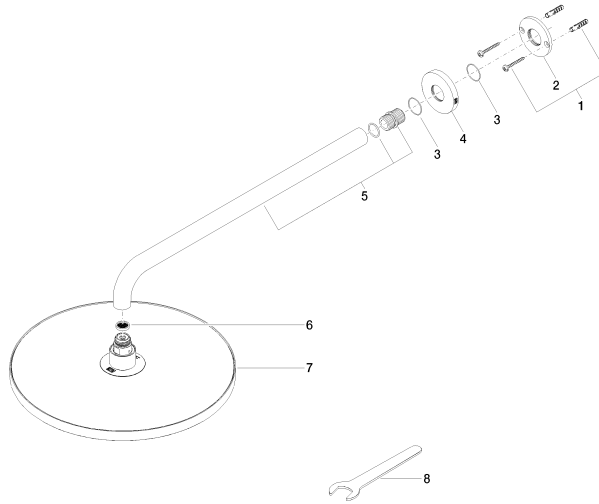

Rain shower with wall fixing FlowReduce 300 mm - Chrome

TARA

28 678 970

Fits: TARA, LISSÉ, VAIA, META

- 450mm projection
- rain shower Ø 300 mm
- PURE RAIN, max. flow rate 9 l/min (at 3 bar)
- Function from: 7 l/min
- rosette Ø 60 mm
- 1/2" connection
- with anti-scale system
- quick clearing
- This product can help a building meet the requirements of Green Building Rating Systems, e.g. LEED®, BREEAM®, DGNB

28 678 970

mm [inches]

Flow rate chart

Codes & Standards

DIN 4109

ISO 3822

Ü-Zeichen

Rain shower with wall fixing FlowReduce 300 mm - Chrome

TARA

28 678 970

Certificates

LGA_29

28 678 970

Product version from 4/1/2024

Parts for other
finishes can be found
here: Brushed
Platinum

Rain shower with wall fixing FlowReduce 300 mm - Chrome

TARA

28 678 970

Spare parts list

Product version from 4/1/2024

No.	Item Number	Name	Quantity used	Delivery time
	04 30 31 032 00 90	fixing set	9	2