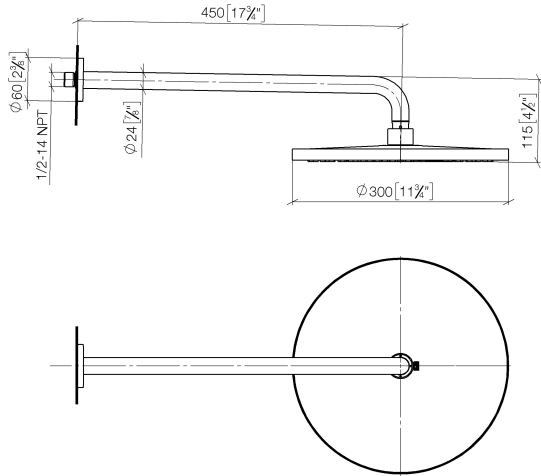

Rain shower with wall fixing FlowReduce 300 mm - Chrome

TARA

28 678 970

Fits: TARA, LISSÉ, VAIA, META

- 450mm projection
- rain shower Ø 300 mm
- PURE RAIN, max. flow rate 9 l/min (at 3 bar)
- Function from: 7 l/min
- rosette Ø 60 mm
- 1/2" connection
- with anti-scale system
- quick clearing
- This product can help a building meet the requirements of Green Building Rating Systems, e.g. LEED®, BREEAM®, DGNB

28 678 970

mm [inches]

Flow rate chart

Codes & Standards

DIN 4109

ISO 3822

Ü-Zeichen

Rain shower with wall fixing FlowReduce 300 mm - Chrome

TARA

28 678 970

Certificates

LGA_29

28 678 970

Product version from 4/1/2024

Parts for other
finishes can be found
here: Brushed
Platinum

Rain shower with wall fixing FlowReduce 300 mm - Chrome

TARA

28 678 970

Spare parts list

Product version from 4/1/2024

No.	Item Number	Name	Quantity used	Delivery time
	04 30 31 032 00 90	fixing set	9	2