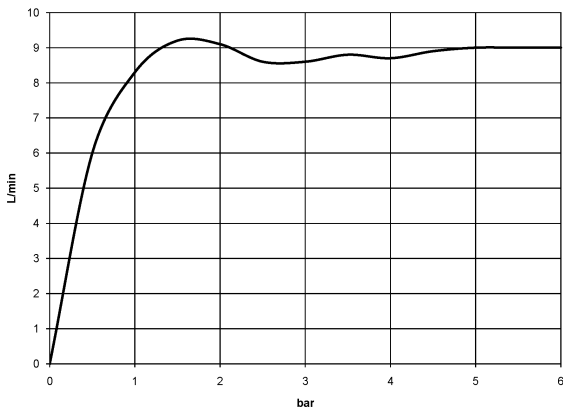

Rain shower with wall fixing FlowReduce 300 mm - Chrome

TARA

28 678 970

Fits: TARA, LISSÉ, VAIA, META

- 450mm projection
- rain shower Ø 300 mm
- PURE RAIN, max. flow rate 9 l/min (at 3 bar)
- Function from: 7 l/min
- rosette Ø 60 mm
- 1/2" connection
- with anti-scale system
- quick clearing
- This product can help a building meet the requirements of Green Building Rating Systems, e.g. LEED®, BREEAM®, DGNB

	Chrome	28 678 970-00
	Brushed Platinum	28 678 970-06
	Platinum	28 678 970-08
	Dark Chrome	28 678 970-19
	Light Gold	28 678 970-26
	Brushed Light Gold	28 678 970-27
	Brushed Durabronze (23kt Gold)	28 678 970-28
	Matte Black	28 678 970-33
	Brushed Bronze	28 678 970-42
	Brushed Champagne (22kt Gold)	28 678 970-46
	Champagne (22kt Gold)	28 678 970-47
	Brushed Chrome	28 678 970-93
	Brushed Dark Platinum	28 678 970-99

28 678 970

mm [inches]

Flow rate chart

Codes & Standards

DIN 4109

ISO 3822

Ü-Zeichen

Rain shower with wall fixing FlowReduce 300 mm - Chrome