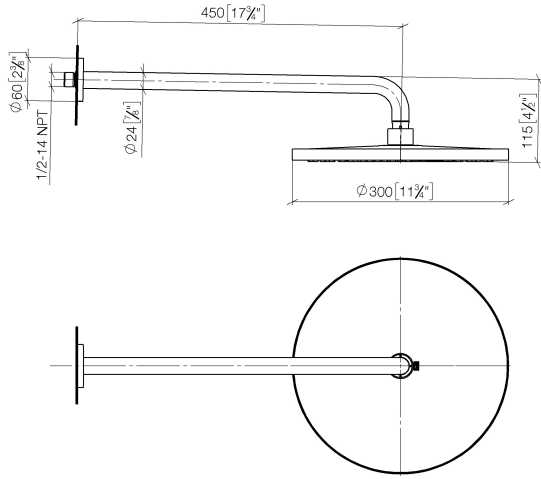

Rain shower with wall fixing FlowReduce 300 mm - Brushed Platinum

TARA

28 678 970

Fits: TARA, LISSÉ, VAIA, META

- 450mm projection
- rain shower Ø 300 mm
- PURE RAIN, max. flow rate 9 l/min (at 3 bar)
- Function from: 7 l/min
- rosette Ø 60 mm
- 1/2" connection
- with anti-scale system
- quick clearing
- This product can help a building meet the requirements of Green Building Rating Systems, e.g. LEED®, BREEAM®, DGNB

28 678 970

mm [inches]

Flow rate chart

Codes & Standards

DIN 4109

ISO 3822

Ü-Zeichen

Rain shower with wall fixing FlowReduce 300 mm - Brushed Platinum

TARA

28 678 970

Certificates

LGA_29

28 678 970

Product version from 4/1/2024

Parts for other finishes can be found here: [Chrome](#)

Rain shower with wall fixing FlowReduce 300 mm - Brushed Platinum

TARA

28 678 970

Spare parts list

Product version from 4/1/2024

No.	Item Number	Name	Quantity used	Delivery time
	04 30 31 032 00 90	fixing set	9	2