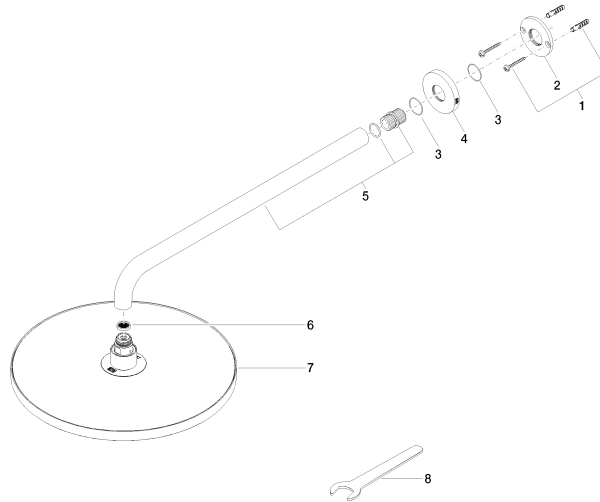

Rain shower with wall fixing FlowReduce 300 mm - Dark Chrome

TARA

28 678 970

Fits: TARA, LISSÉ, VAIA, META

- 450mm projection
- rain shower Ø 300 mm
- PURE RAIN, max. flow rate 9 l/min (at 3 bar)
- Function from: 7 l/min
- rosette Ø 60 mm
- 1/2" connection
- with anti-scale system
- quick clearing
- This product can help a building meet the requirements of Green Building Rating Systems, e.g. LEED®, BREEAM®, DGNB

28 678 970

mm [inches]

Flow rate chart

Codes & Standards

DIN 4109

ISO 3822

Ü-Zeichen

Rain shower with wall fixing FlowReduce 300 mm - Dark Chrome

TARA

28 678 970

Certificates

LGA_29

28 678 970

Product version from 4/1/2024

Parts for other
finishes can be found
here: [Chrome](#)

Rain shower with wall fixing FlowReduce 300 mm - Dark Chrome

TARA

28 678 970

Spare parts list

Product version from 4/1/2024

No.	Item Number	Name	Quantity used	Delivery time
	04 30 31 032 00 90	fixing set	9	2