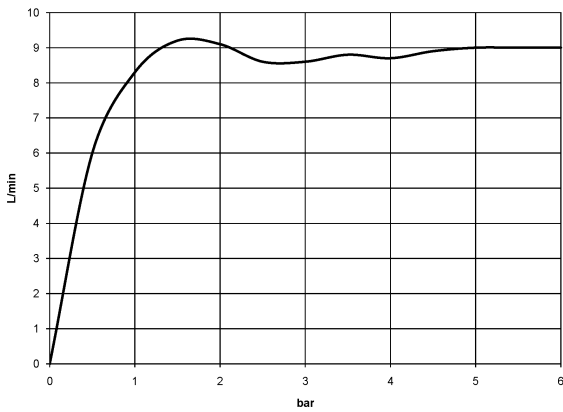

Rain shower with wall fixing FlowReduce 300 mm - Light Gold

TARA

28 678 970

Fits: TARA, LISSÉ, VAIA, META

- 450mm projection
- rain shower Ø 300 mm
- PURE RAIN, max. flow rate 9 l/min (at 3 bar)
- Function from: 7 l/min
- rosette Ø 60 mm
- 1/2" connection
- with anti-scale system
- quick clearing
- This product can help a building meet the requirements of Green Building Rating Systems, e.g. LEED®, BREEAM®, DGNB

	Light Gold	28 678 970-26
	Chrome	28 678 970-00
	Brushed Platinum	28 678 970-06
	Platinum	28 678 970-08
	Dark Chrome	28 678 970-19
	Brushed Light Gold	28 678 970-27
	Brushed Durabronze (23kt Gold)	28 678 970-28
	Matte Black	28 678 970-33
	Brushed Bronze	28 678 970-42
	Brushed Champagne (22kt Gold)	28 678 970-46
	Champagne (22kt Gold)	28 678 970-47
	Brushed Chrome	28 678 970-93
	Brushed Dark Platinum	28 678 970-99

28 678 970

mm [inches]

Flow rate chart

Codes & Standards

DIN 4109

ISO 3822

Ü-Zeichen