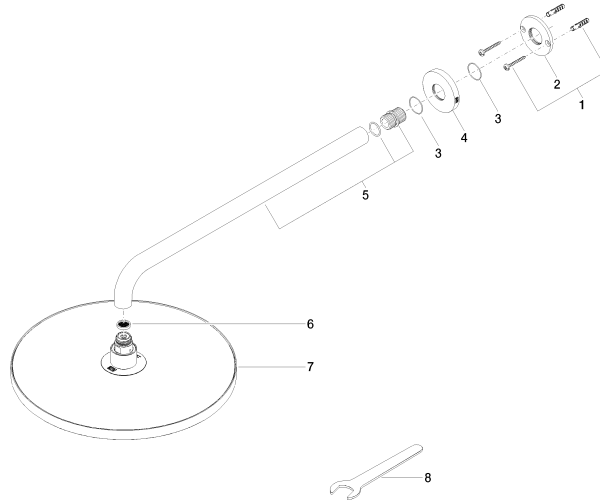

28 678 970

Parts for other
finishes can be found
here: [Chrome](#)