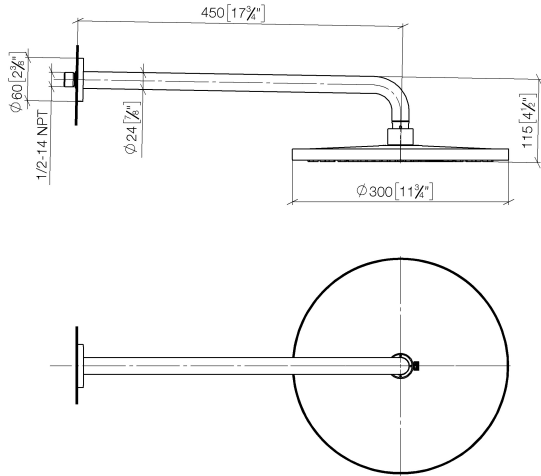

Rain shower with wall fixing FlowReduce 300 mm - Light Gold

TARA

28 678 970

Fits: TARA, LISSÉ, VAIA, META

- 450mm projection
- rain shower Ø 300 mm
- PURE RAIN, max. flow rate 9 l/min (at 3 bar)
- Function from: 7 l/min
- rosette Ø 60 mm
- 1/2" connection
- with anti-scale system
- quick clearing
- This product can help a building meet the requirements of Green Building Rating Systems, e.g. LEED®, BREEAM®, DGNB

	Light Gold	28 678 970-26
	Chrome	28 678 970-00
	Brushed Platinum	28 678 970-06
	Platinum	28 678 970-08
	Dark Chrome	28 678 970-19
	Brushed Light Gold	28 678 970-27
	Brushed Durabronze (23kt Gold)	28 678 970-28
	Matte Black	28 678 970-33
	Brushed Bronze	28 678 970-42
	Brushed Champagne (22kt Gold)	28 678 970-46
	Champagne (22kt Gold)	28 678 970-47
	Brushed Chrome	28 678 970-93
	Brushed Dark Platinum	28 678 970-99

28 678 970

mm [inches]

Flow rate chart

Codes & Standards

DIN 4109

ISO 3822

Ü-Zeichen

## Rain shower with wall fixing FlowReduce 300 mm - Light Gold

---

TARA

28 678 970

Certificates

---

LGA\_29

28 678 970