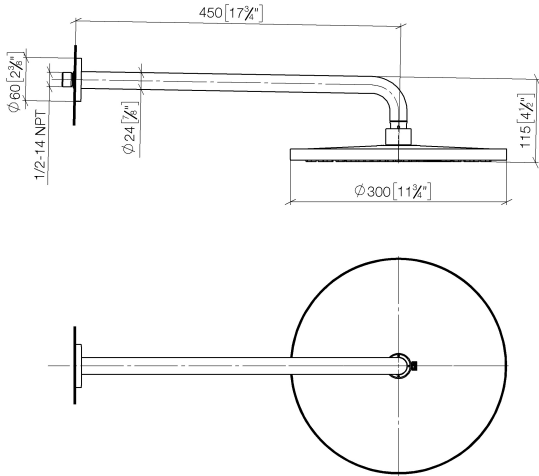

Rain shower with wall fixing FlowReduce 300 mm - Brushed Durabronze (23kt Gold)

TARA

28 678 970

- 450mm projection
- rain shower Ø 300 mm
- PURE RAIN, max. flow rate 9 l/min (at 3 bar)
- Function from: 7 l/min
- rosette Ø 60 mm
- 1/2" connection
- with anti-scale system
- quick clearing
- This product can help a building meet the requirements of Green Building Rating Systems, e.g. LEED®, BREEAM®, DGNB

Fits: TARA, LISSÉ, VAIA, META

	Brushed Durabronze (23kt Gold)	28 678 970-28
	Chrome	28 678 970-00
	Brushed Platinum	28 678 970-06
	Platinum	28 678 970-08
	Dark Chrome	28 678 970-19
	Light Gold	28 678 970-26
	Brushed Light Gold	28 678 970-27
	Matte Black	28 678 970-33
	Brushed Bronze	28 678 970-42
	Brushed Champagne (22kt Gold)	28 678 970-46
	Champagne (22kt Gold)	28 678 970-47
	Brushed Chrome	28 678 970-93
	Brushed Dark Platinum	28 678 970-99

Rain shower with wall fixing FlowReduce 300 mm - Brushed Durabronz (23kt Gold)

TARA

28 678 970
mm [inches]

Flow rate chart

Codes & Standards

DIN 4109

ISO 3822

Ü-Zeichen

Rain shower with wall fixing FlowReduce 300 mm - Brushed Durabronz (23kt Gold)

TARA

28 678 970
Certificates

LGA_29

Rain shower with wall fixing FlowReduce 300 mm - Brushed Durabronz (23kt Gold)

TARA

28 678 970