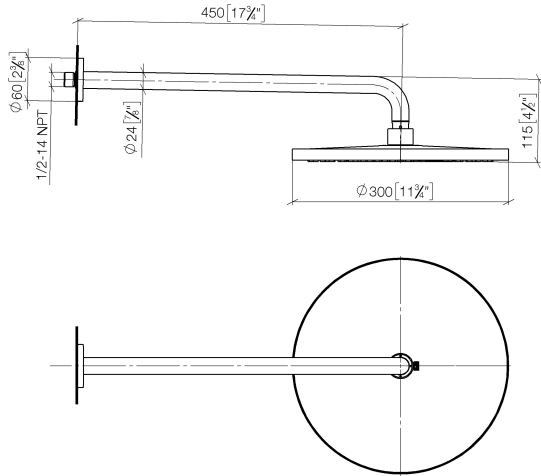

**Rain shower with wall fixing FlowReduce 300 mm - Matte Black**

TARA

28 678 970

Fits: TARA, LISSÉ, VAIA, META

- 450mm projection
- rain shower Ø 300 mm
- PURE RAIN, max. flow rate 9 l/min (at 3 bar)
- Function from: 7 l/min
- rosette Ø 60 mm
- 1/2" connection
- with anti-scale system
- quick clearing
- This product can help a building meet the requirements of Green Building Rating Systems, e.g. LEED®, BREEAM®, DGNB

28 678 970

mm [inches]

Flow rate chart

Codes & Standards

DIN 4109

ISO 3822

Ü-Zeichen

## Rain shower with wall fixing FlowReduce 300 mm - Matte Black

---

TARA

28 678 970

Certificates

---

LGA\_29

28 678 970

No.	Item Number	Name	Quantity used	Delivery time
	04 30 31 032 00 90	fixing set	9	2