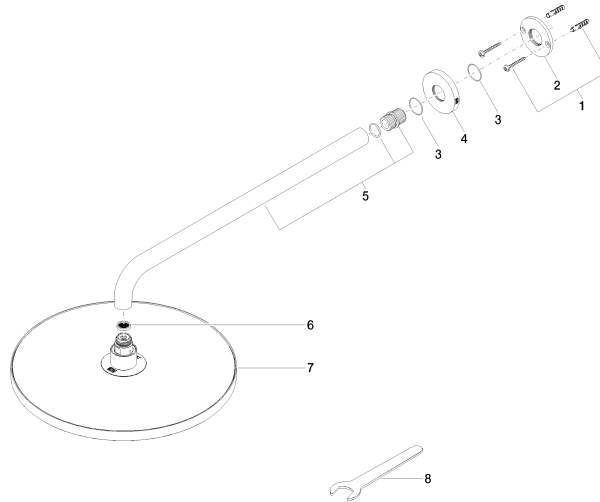

**Rain shower with wall fixing FlowReduce 300 mm - Matte Black**

TARA

28 678 970

Fits: TARA, LISSÉ, VAIA, META

- 450mm projection
- rain shower Ø 300 mm
- PURE RAIN, max. flow rate 9 l/min (at 3 bar)
- Function from: 7 l/min
- rosette Ø 60 mm
- 1/2" connection
- with anti-scale system
- quick clearing
- This product can help a building meet the requirements of Green Building Rating Systems, e.g. LEED®, BREEAM®, DGNB

## Rain shower with wall fixing FlowReduce 300 mm - Matte Black

---

TARA

28 678 970

Certificates

---

LGA\_29

28 678 970

**Product version from 4/1/2024**

Parts for other finishes can be found here: [Chrome](#)

Rain shower with wall fixing FlowReduce 300 mm - Matte Black

TARA

28 678 970

**Spare parts list**

**Product version from 4/1/2024**

No.	Item Number	Name	Quantity used	Delivery time
	04 30 31 032 00 90	fixing set	9	2