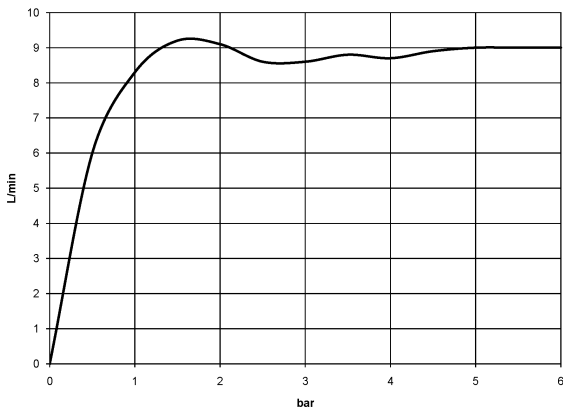

**Rain shower with wall fixing FlowReduce 300 mm - Matte Black**

TARA

28 678 970

Fits: TARA, LISSÉ, VAIA, META

- 450mm projection
- rain shower Ø 300 mm
- PURE RAIN, max. flow rate 9 l/min (at 3 bar)
- Function from: 7 l/min
- rosette Ø 60 mm
- 1/2" connection
- with anti-scale system
- quick clearing
- This product can help a building meet the requirements of Green Building Rating Systems, e.g. LEED®, BREEAM®, DGNB

	Matte Black	28 678 970-33
	Chrome	28 678 970-00
	Brushed Platinum	28 678 970-06
	Platinum	28 678 970-08
	Dark Chrome	28 678 970-19
	Light Gold	28 678 970-26
	Brushed Light Gold	28 678 970-27
	Brushed Durabronze (23kt Gold)	28 678 970-28
	Brushed Bronze	28 678 970-42
	Brushed Champagne (22kt Gold)	28 678 970-46
	Champagne (22kt Gold)	28 678 970-47
	Brushed Chrome	28 678 970-93
	Brushed Dark Platinum	28 678 970-99

28 678 970

mm [inches]

Flow rate chart

Codes & Standards

DIN 4109

ISO 3822

Ü-Zeichen

No.	Item Number	Name	Quantity used	Delivery time
	04 30 31 032 00 90	fixing set	9	2