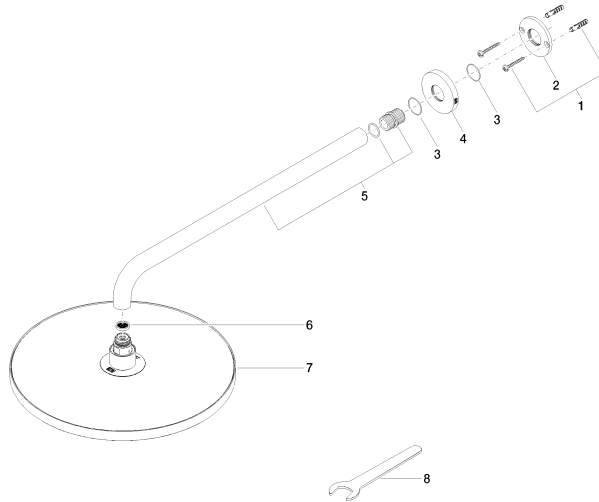

28 678 970

Fits: TARA, LISSÉ, VAIA, META

- 450mm projection
- rain shower Ø 300 mm
- PURE RAIN, max. flow rate 9 l/min (at 3 bar)
- Function from: 7 l/min
- rosette Ø 60 mm
- 1/2" connection
- with anti-scale system
- quick clearing
- This product can help a building meet the requirements of Green Building Rating Systems, e.g. LEED®, BREEAM®, DGNB

28 678 970

mm [inches]

Flow rate chart

Codes & Standards

DIN 4109

ISO 3822

Ü-Zeichen

Rain shower with wall fixing FlowReduce 300 mm - Brushed Bronze

TARA

28 678 970

Certificates

LGA_29

28 678 970

Product version from 4/1/2024

Parts for other finishes can be found here: [Chrome](#)

Rain shower with wall fixing FlowReduce 300 mm - Brushed Bronze

TARA

28 678 970

Spare parts list

Product version from 4/1/2024

No.	Item Number	Name	Quantity used	Delivery time
	04 30 31 032 00 90	fixing set	9	2