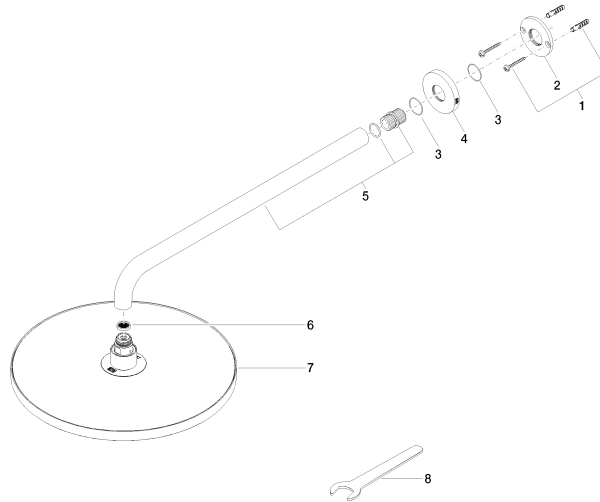

**Rain shower with wall fixing FlowReduce 300 mm - Champagne (22kt Gold)**

TARA

28 678 970

Fits: TARA, LISSÉ, VAIA, META

- 450mm projection
- rain shower Ø 300 mm
- PURE RAIN, max. flow rate 9 l/min (at 3 bar)
- Function from: 7 l/min
- rosette Ø 60 mm
- 1/2" connection
- with anti-scale system
- quick clearing
- This product can help a building meet the requirements of Green Building Rating Systems, e.g. LEED®, BREEAM®, DGNB

28 678 970

mm [inches]

Flow rate chart

Codes & Standards

DIN 4109

ISO 3822

Ü-Zeichen

Rain shower with wall fixing FlowReduce 300 mm - Champagne (22kt Gold)

Parts for other finishes can be found here: [Chrome](#)

Rain shower with wall fixing FlowReduce 300 mm - Champagne (22kt Gold)

TARA

28 678 970

**Spare parts list**

**Product version from 4/1/2024**

No.	Item Number	Name	Quantity used	Delivery time
	04 30 31 032 00 90	fixing set	9	2